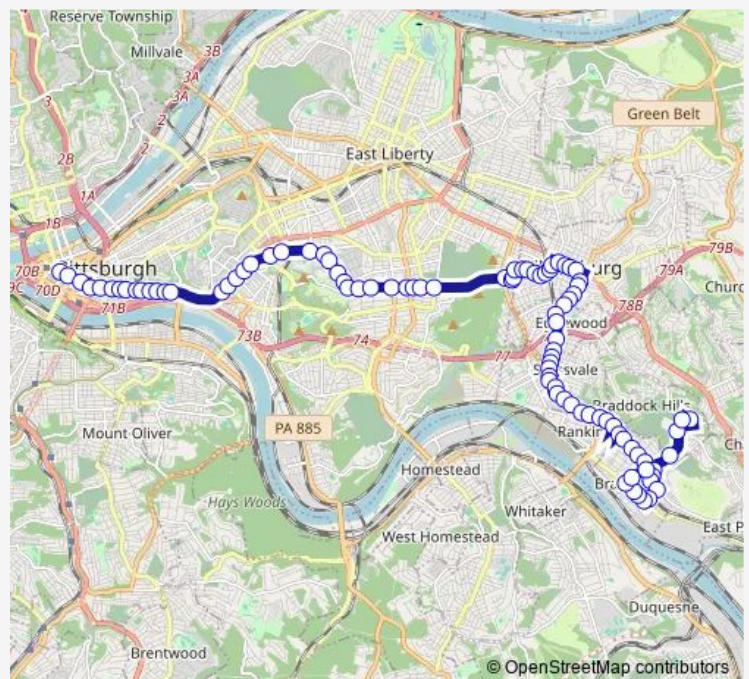

Woodstock + Swissvale Station Steps

Woodstock AVE + Melrose

Woodstock AVE + Ormond

Route schedule

Braddock AVE + 6TH St — Fifth AVE + Wood St

Monday	04:21-00:36 ⁺¹
Tuesday	04:21-00:36 ⁺¹
Wednesday	04:21-00:36 ⁺¹
Thursday	04:21-00:36 ⁺¹
Friday	04:21-00:36 ⁺¹
Saturday	04:26-00:56 ⁺¹
Sunday	—

Route info

Direction: Braddock AVE + 6TH St

Stops: 94

Trip Duration: 0 hour 49 min

61a — North Braddock

Woodstock AVE + Ardmore

Noble AVE + Dickson St

Noble AVE + Washington St