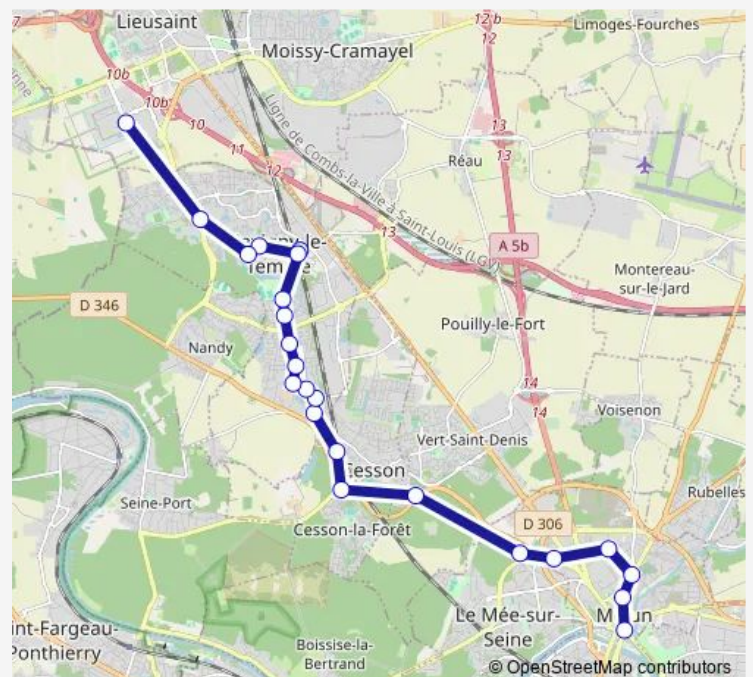

Stade Nautique

Route schedule

Gambetta — Carré Trait d'Union

Monday 12:16-17:30

Tuesday 12:16-17:30

Wednesday —

Thursday 12:16-17:30

Friday —

Saturday 12:16

Sunday —

Route info

Direction: Gambetta

Stops: 23

Trip Duration: 0 hour 59 min

Nicolas Guiard

Carré Trait d'Union

Direction

Gambetta — Clairière

29 stops

[Open route schedule](#)

Gambetta

Centre Culturel

Avenue de Meaux

Trois Horloges