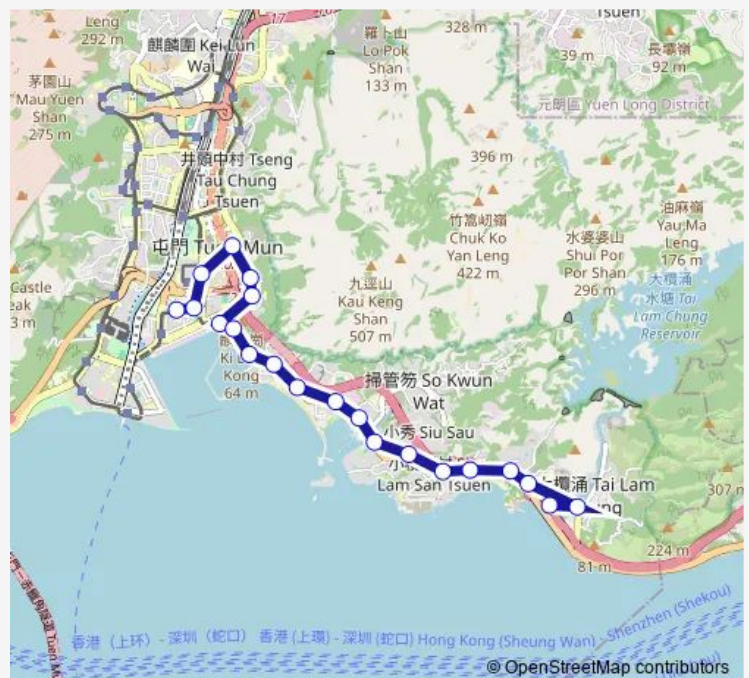

### Route schedule

[Kmb] YAU OI (South) BUS Terminus — [Ctb] Tuen MUN Road BUS-BUS Interchange, Castle Peak Road[[Kmb] Tuen MUN Road Interchange][Lwb] Tuen MUN Road Interchange

Monday	06:50
Tuesday	06:50
Wednesday	06:50
Thursday	06:50
Friday	06:50
Saturday	—
Sunday	—

### Route info

Direction: [Kmb] YAU OI (South) BUS Terminus

Stops: 21

Trip Duration: 0 hour 36 min

[Ctb] Hong Kong Gold Coast, Castle Peak Road[[Kmb] Hong Kong Gold Coast[[Lrtfeeder] Hong Kong Gold Coast[[Lwb] Hong Kong Gold Coast