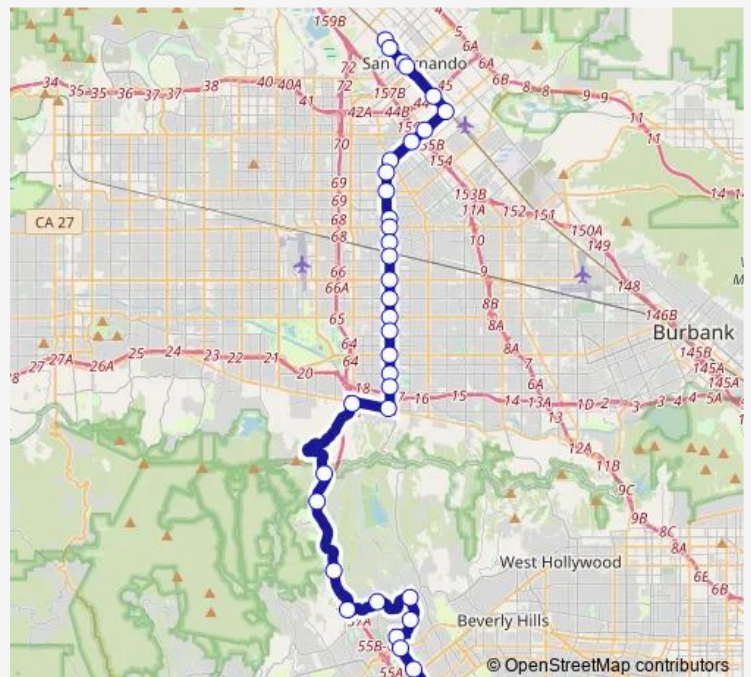

Route schedule

Sylmar Station — Expo / Sepulveda Station

Monday	03:57-19:46
Tuesday	03:57-19:46
Wednesday	03:57-19:46
Thursday	03:57-19:46
Friday	03:57-19:46
Saturday	03:57-19:47
Sunday	03:57-19:47

Route info

Direction: Sylmar Station

Stops: 37

Trip Duration: 1 hour 40 min

761 — Metro Rapid Line

Van Nuys / Huston

Ventura / Van Nuys

Sepulveda / Ventura

Sepulveda / Skirball Center

Saturday 05:37-21:41

Sunday 05:37-21:41

Route info

Direction: Expo / Sepulveda Station

Stops: 36

Trip Duration: 1 hour 52 min

Van Nuys / Nordhoff

Van Nuys / Plummer

Van Nuys / Woodman

Van Nuys / Arleta

Van Nuys / Laurel Canyon

San Fernando / Van Nuys

San Fernando / Paxton

Truman / Maclay

Truman / San Fernando Mission

Truman / Hubbard