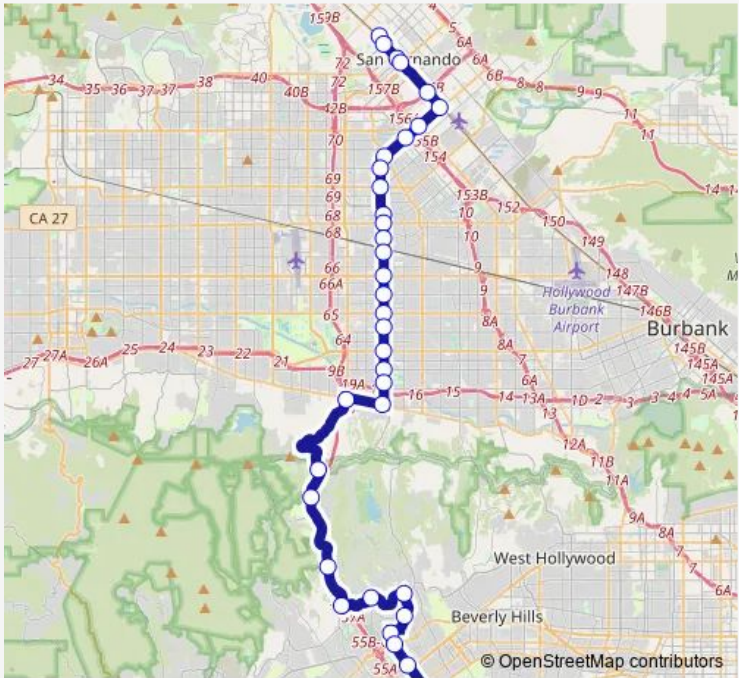

Bus 761 Metro Rapid Line

[Go to website](#)

Direction
 Expo / Sepulveda Station — Sylmar Station
 36 stops
[Open route schedule](#)

- Expo / Sepulveda Station
- Sepulveda / Pico
- Westwood / Santa Monica
- Westwood / Lindbrook
- Westwood / Le Conte
- Hilgard / Westholme
- Hilgard / Charing Cross
- Sunset / Bellagio
- Church / 405 Fwy Off-Ramp
- Sepulveda / Getty Center
- Sepulveda / Mountaingate
- Sepulveda / Skirball Center
- Ventura / Sepulveda
- Van Nuys / Ventura
- Van Nuys / Huston
- Van Nuys / Magnolia
- Burbank / Van Nuys
- Van Nuys / G Line
- Van Nuys / Victory
- Van Nuys / Vanowen
- Van Nuys / Sherman Way

Route schedule
 Expo / Sepulveda Station — Sylmar Station

Monday	05:35-21:42
Tuesday	05:35-21:42
Wednesday	05:35-21:42
Thursday	05:35-21:42
Friday	05:35-21:42
Saturday	05:37-21:41
Sunday	05:37-21:41

Route info
 Direction: Expo / Sepulveda Station
 Stops: 36
 Trip Duration: 1 hour 31 min

Van Nuys / Laurel Canyon

San Fernando / Van Nuys

San Fernando / Paxton

Truman / Maclay

Truman / San Fernando Mission

Truman / Hubbard

Sylmar Station

Direction

Trip Duration: 1 hour 48 min

Sepulveda / Mountaingate

Sepulveda / Getty Center

Church / 405 Fwy Off-Ramp

Sunset / Bellagio

Hilgard / Sunset

Hilgard / Westholme

Westwood / Weyburn