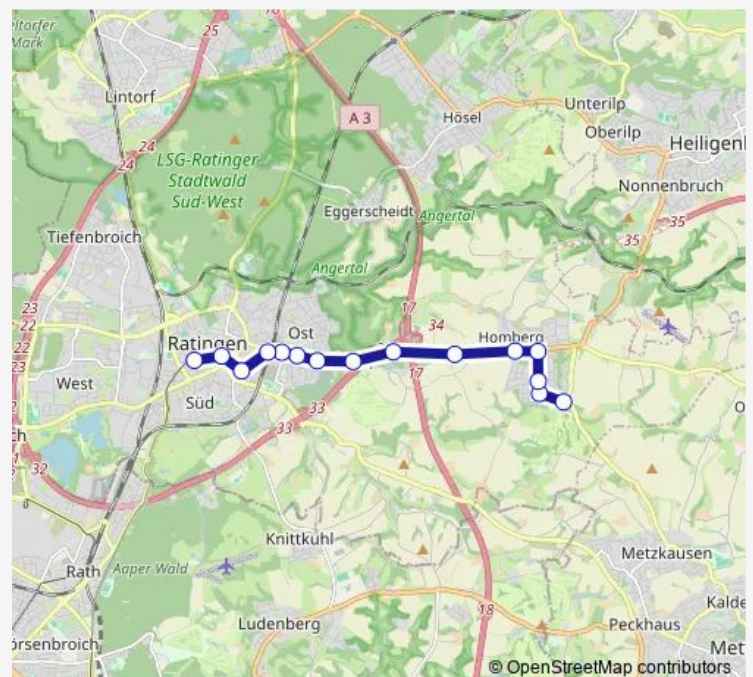

Ratingen Am Wäldchen

Ratingen Kirchfeldstraße

Ratingen Grevenhauser Weg

Ratingen Zinzendorfstraße

Ratingen Ulmenstraße

Ratingen Am Rosenbaum

Ratingen Am Wäldchen

Ratingen Kirchfeldstraße

Route schedule

Ratingen Mitte — Ratingen Kirchfeldstraße

Monday —

Tuesday 16:16-02:47⁺¹

Wednesday 03:47-05:47

Thursday —

Friday —

Saturday —

Sunday —

Route info

Direction: Ratingen Mitte

Stops: 20

Trip Duration: 0 hour 21 min

Direction

Ratingen Mitte — Ratingen Kirchfeldstraße

20 stops

[Open route schedule](#)

Ratingen Mitte

Ratingen Bechemer Straße

Ratingen Schmiedestraße

Ratingen Ost S

Ratingen Fester Straße

Ratingen Rodeskothen

Ratingen Waldfriedhof