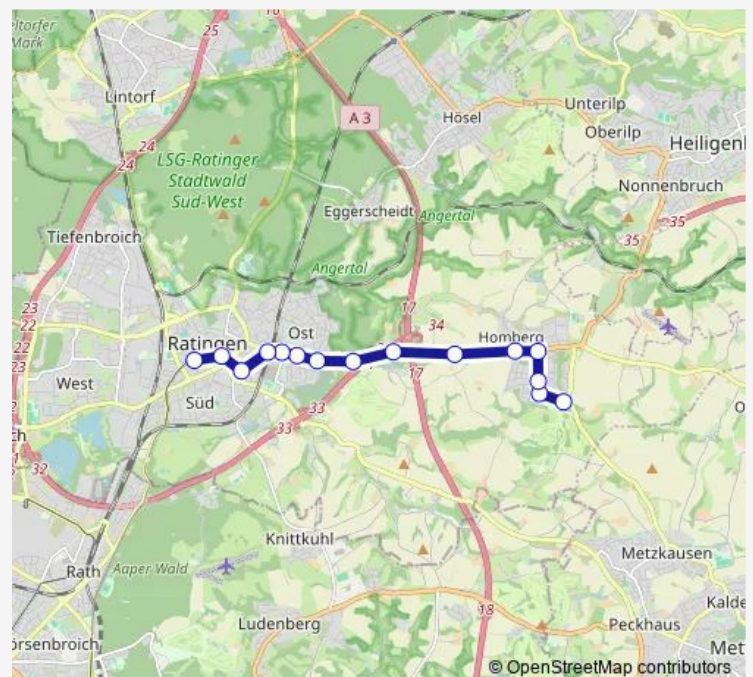

### Direction

Ratingen Mitte — Ratingen Kirchfeldstraße

20 stops

[Open route schedule](#)

Ratingen Mitte

Ratingen Bechemer Straße

Ratingen Schmiedestraße

Ratingen Ost S

Ratingen Am Wäldchen

Ratingen Kirchfeldstraße

Ratingen Grevenhauser Weg

Ratingen Zinzendorfstraße

Ratingen Ulmenstraße

Ratingen Am Rosenbaum

Ratingen Am Wäldchen

Ratingen Kirchfeldstraße

### Route schedule

Ratingen Mitte — Ratingen Kirchfeldstraße

Monday 07:41-17:21

Tuesday 07:41-15:31

Wednesday 07:41-15:31

Thursday 07:41-02:47<sup>+1</sup>

Friday 07:41-02:47<sup>+1</sup>

Saturday 16:16-02:47<sup>+1</sup>

### Route info

Direction: Ratingen Mitte

Stops: 20

Trip Duration: 0 hour 26 min

761

BusMaps