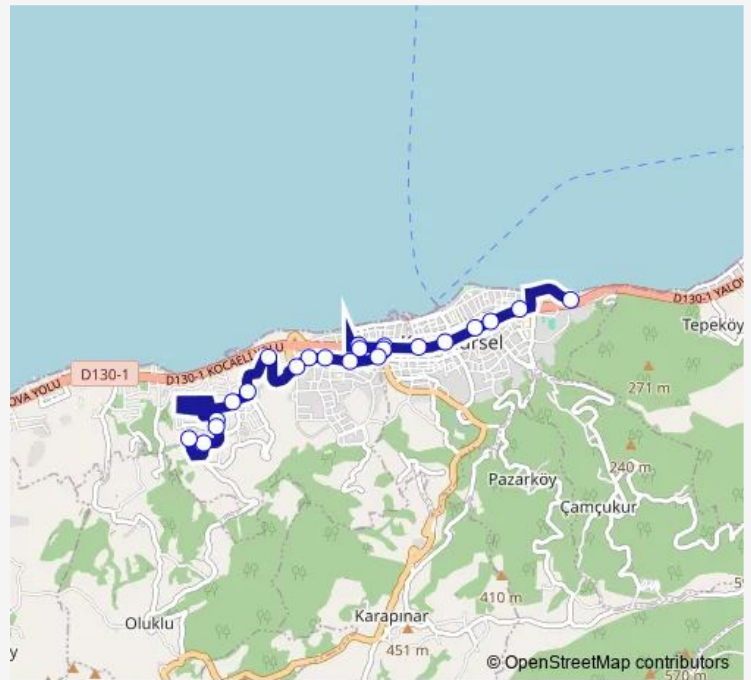

KARAMÜRSEL DEVLET HASTANESİ

NURETTİN GÖKÇORA CADDESİ

Söğüt Gölgesi 1

Route schedule

ALTINKEMER PLAJI — KARAMÜRSEL Ş.İÇİ DEPOLAMA ALANI

Monday	06:32-23:22
Tuesday	06:32-23:22
Wednesday	06:32-23:22
Thursday	06:32-23:22
Friday	06:32-23:22
Saturday	06:32-23:22
Sunday	06:32-23:22

Route info

Direction: ALTINKEMER PLAJI

Stops: 22

Trip Duration: 0 hour 13 min

761 — Karamürsel Çarşı-Konutlar

BusMaps

Direction

KARAMÜRSEL Ş.İÇİ DEPOLAMA ALANI 1 — ALTINKEMER PLAJI 1

Route info

Direction: KARAMÜRSEL Ş.İÇİ DEPOLAMA ALANI 1

Stops: 21

Trip Duration: 0 hour 12 min

761 Bus time schedules and route maps are available in an offline PDF at busmaps.com. Use the busmaps.com website to see live bus times, train schedule or subway schedule, and step-by-step directions for all public transit in Karamursel