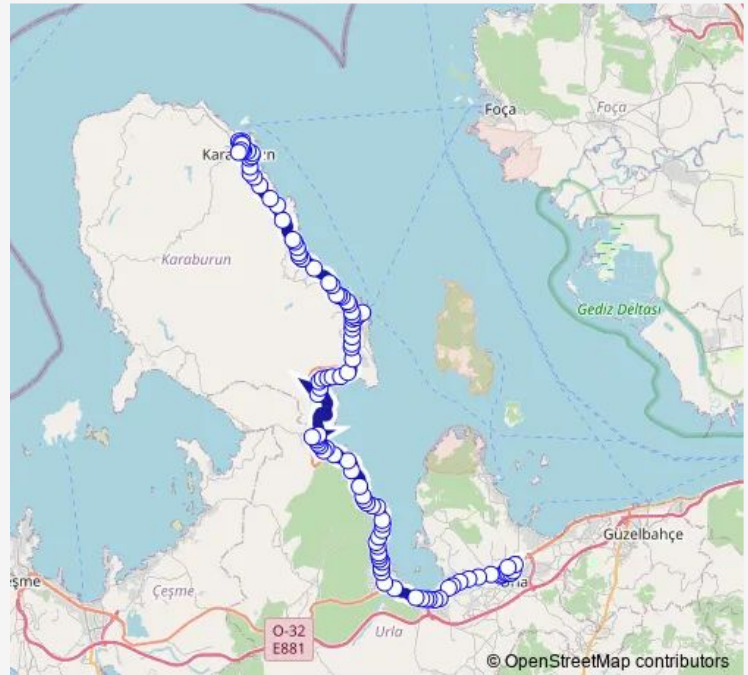

Thursday 06:00-20:00

Friday 06:00-20:00

Saturday 06:00-20:00

Sunday 06:00-19:45

Route info

Direction: Urla

Stops: 104

Trip Duration: 3 hour 10 min

761 — Karaburun-Urla

BusMaps

Yüksek Teknoloji

Balıkçı

Gülbahçe

Çardak

Gülbahçe Pazaryeri

Dyo Kampı

Friday 06:00-20:00

Saturday 06:00-20:00

Sunday 06:30-20:25

Route info

Direction: Karaburun Son Durak

Stops: 104

Trip Duration: 3 hour 38 min

Balıkçı Kulesi