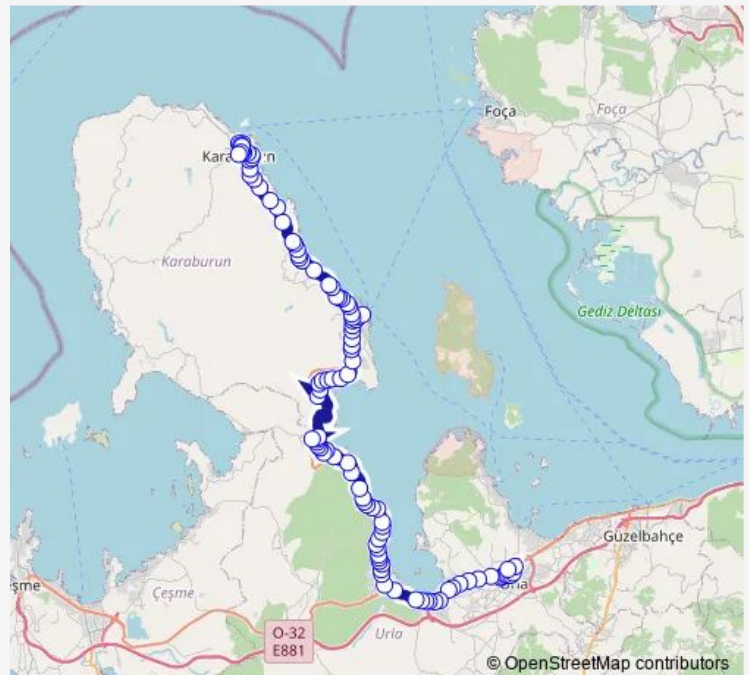

Thursday 06:00-20:00

Friday 06:00-20:00

Saturday 06:00-20:00

Sunday 06:00-19:45

Route info

Direction: Urla

Stops: 104

Trip Duration: 3 hour 10 min

761 — Karaburun-Urla

BusMaps

Yüksek Teknoloji

Balıkçı

Gülbahçe

Çardak

Gülbahçe Pazaryeri

Dyo Kampı

Friday 06:00-20:00

Saturday 06:00-20:00

Sunday 06:30-20:25

Route info

Direction: Karaburun Son Durak

Stops: 104

Trip Duration: 3 hour 38 min

Balıkçı Kulesi