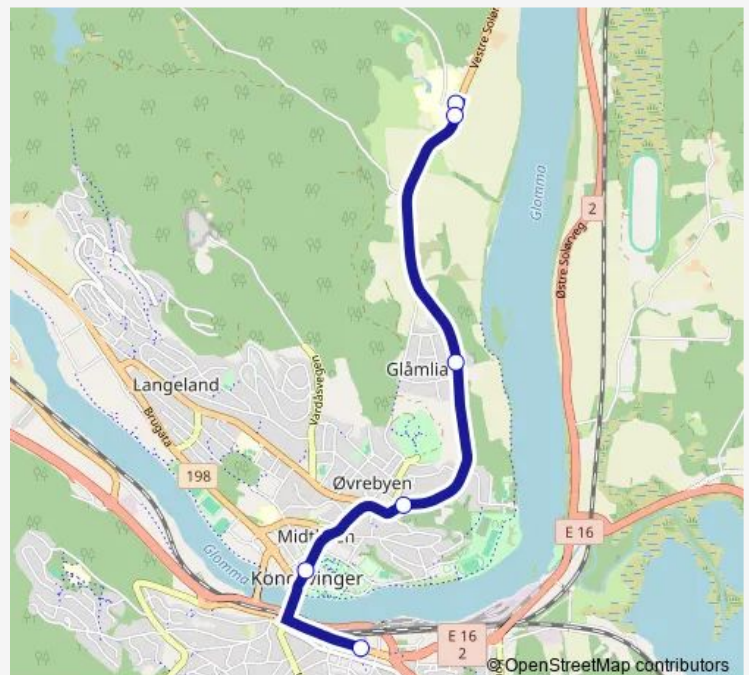

Thursday 06:06-07:15

Friday 06:06-07:15

Saturday —

Sunday —

Route info

Direction: Flisa busstasjon

Stops: 62

Trip Duration: 1 hour 10 min