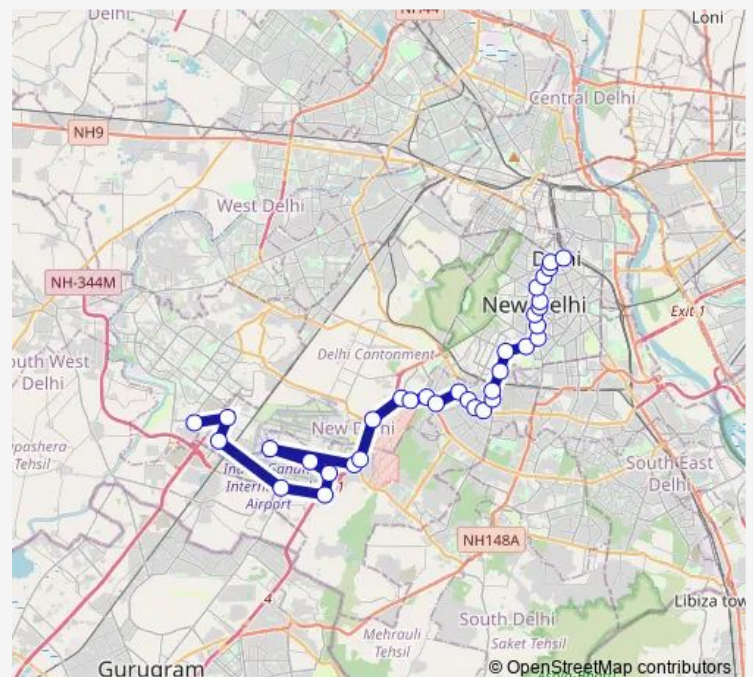

Thursday 06:11-19:01

Friday 06:11-19:01

Saturday 06:11-19:01

Sunday 06:11-19:01

Route info

Direction: Dwarka Sec-23

Stops: 34

Trip Duration: 1 hour 23 min

780down

BusMaps

Vinay Marg-Palika Club

Ashoka Hotel

Race Course

P S Tuglak Road

Krishna Menon Marg

G Block