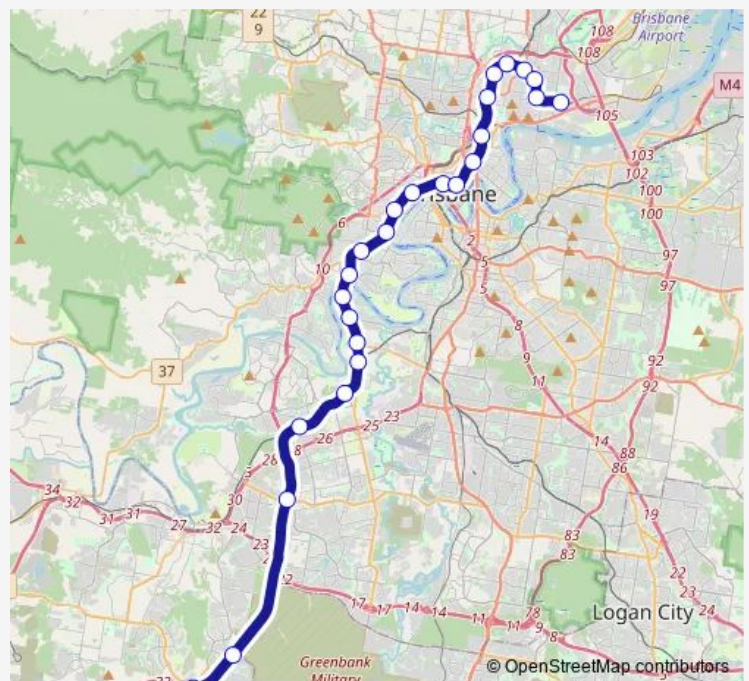

Taringa station, platform 2

Toowong station, platform 2

Auchenflower station, platform 2

Milton station, platform 2

Roma Street station, platform 7

Central station, platform 4

Fortitude Valley station, platform 2

Bowen Hills station, platform 2

Albion station, platform 2

Woolloowin station, platform 2

Eagle Junction station, platform 2

Route schedule

Springfield Central station, platform 2 — Doomben station, platform 1

Monday 19:42

Tuesday 19:42

Wednesday 19:42

Thursday 19:42

Friday —

Saturday —

Sunday —

Route info

Direction: Springfield Central station, platform 2

Stops: 25

Trip Duration: 1 hour 8 min

SPDB — Springfield - Doomben

Clayfield station, platform 1

Hendra station, platform 1

Ascot station, platform 1

Doomben station, platform 1