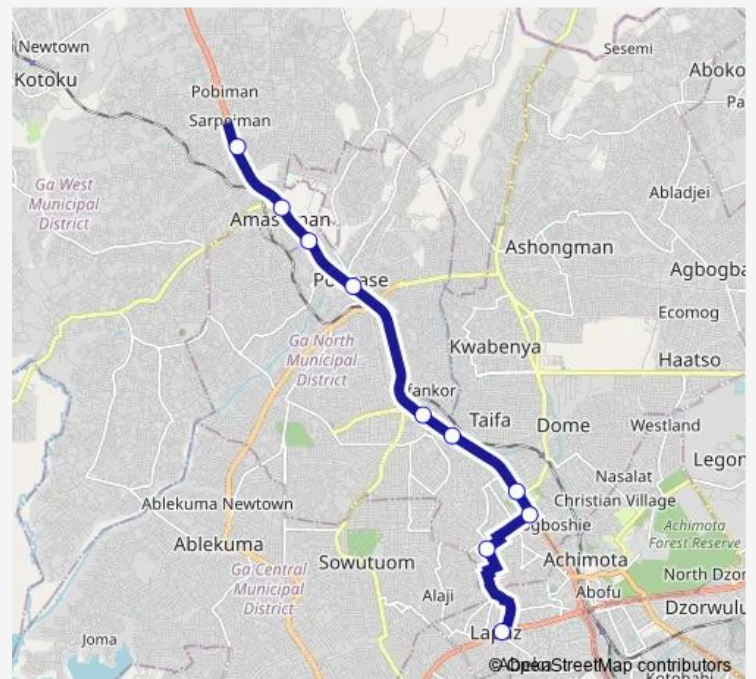

Bus 016B Sarpeiman to Abeka lapaz

[Go to website](#)

Direction

Terminal Sarpeiman — Terminal Abeka lapaz

10 stops

[Open route schedule](#)

Terminal Sarpeiman

Amasaman

Fise Junction

Pokuase Junction

Weija Barrier

Spot M

St John's 094

Mile 7 021

15th

Terminal Abeka lapaz

Route schedule

Terminal Sarpeiman — Terminal Abeka lapaz

Monday 13:07

Tuesday 13:07

Wednesday 13:07

Thursday 13:07

Friday 13:07

Saturday 13:07

Sunday 13:07

Route info

Direction: Terminal Sarpeiman

Stops: 10

Trip Duration: 0 hour 49 min

016B — Sarpeiman to Abeka lapaz

016B Bus time schedules and route maps are available in an offline PDF at busmaps.com. Use the busmaps.com website to see live bus times, train schedule or subway schedule, and step-by-step directions for all public transit in Accra