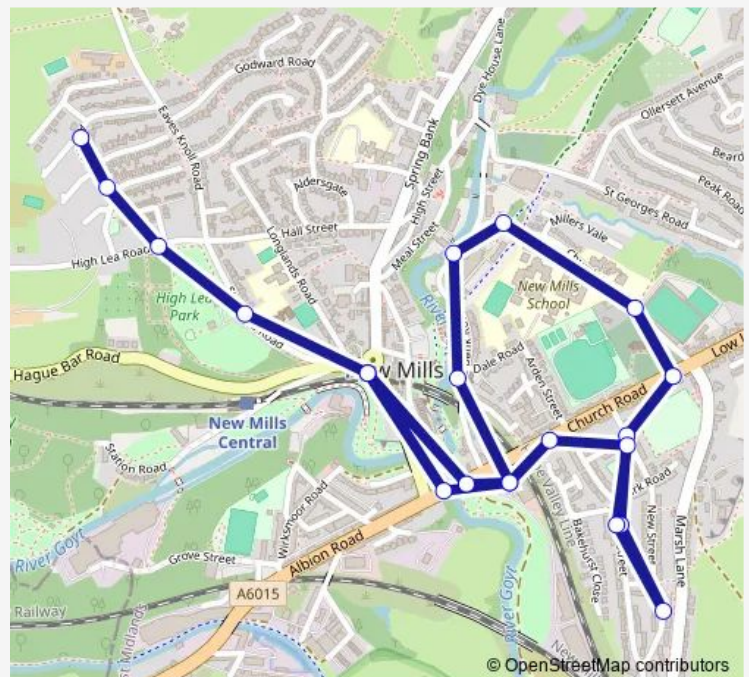

Thursday 09:45-14:39

Friday 09:45-14:39

Saturday 09:45-13:39

Sunday —

Route info

Direction: Woodlands Road

Stops: 21

Trip Duration: 0 hour 19 min

389 — New Mills Town Service Via Thornsett

Direction

Bus Station — Woodlands Road

30 stops

[Open route schedule](#)

Bus Station

Queens Bridge

Co-op Supermarket

Dale Road

The Pool

Mellor Road

Parkland Avenue NE bound

Parkway

Watford Lane

Watford Road

Batemill

Direction: Bus Station

Stops: 30

Trip Duration: 0 hour 32 min

Queens Bridge

Bus Station

St Marys Road

Eaves Knoll Road

Woodlands Road