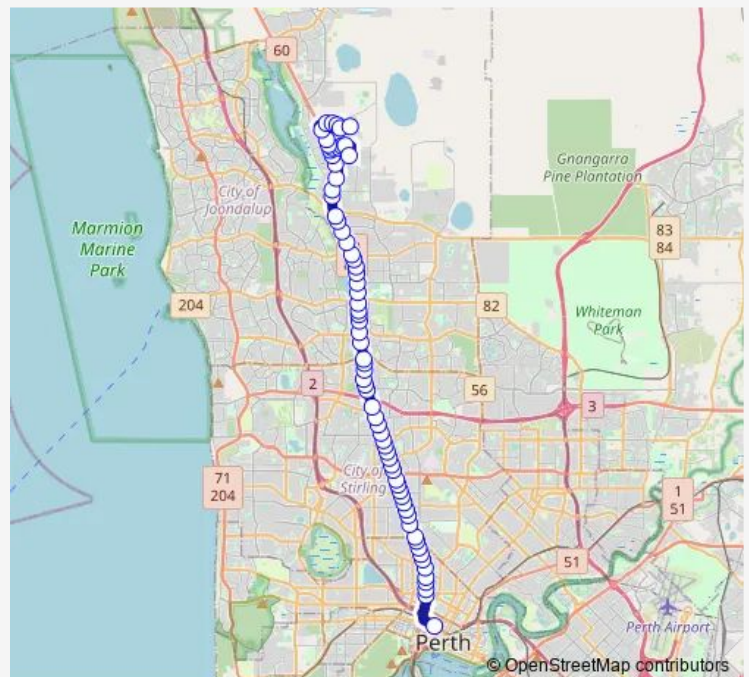

### Direction

Perth Busport Zone B — Belgrade Rd After Scott Rd

70 stops

[Open route schedule](#)

Perth Busport Zone B

Charles St After Janet St

Charles St After Vincent St

Charles St Before Bourke St

Wanneroo Rd Before Harrison St

### Route schedule

Perth Busport Zone B — Belgrade Rd After Scott Rd

Monday	06:13-00:05 <sup>+1</sup>
Tuesday	06:13-00:05 <sup>+1</sup>
Wednesday	06:13-00:05 <sup>+1</sup>
Thursday	06:13-00:05 <sup>+1</sup>
Friday	06:13-00:05 <sup>+1</sup>
Saturday	05:59-00:05 <sup>+1</sup>
Sunday	07:01-23:05

### Route info

Direction: Perth Busport Zone B

Stops: 70

Trip Duration: 1 hour 4 min

Wanneroo Rd After Nollamara Av

Wanneroo Rd After Sylvia St

Wanneroo Rd Before Ravenswood Dr

Wanneroo Rd After Beryl St