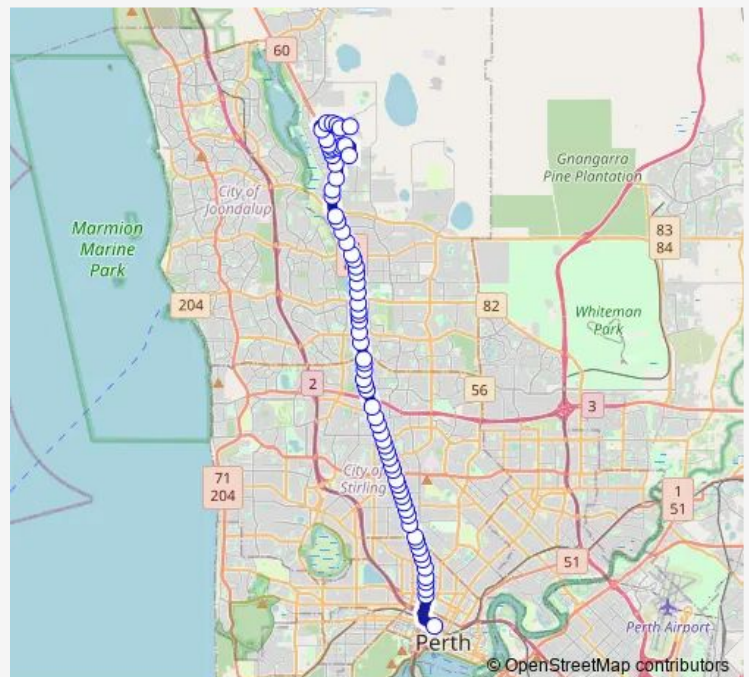

Direction

Perth Busport Zone B — Belgrade Rd After Scott Rd

70 stops

[Open route schedule](#)

Perth Busport Zone B

Charles St After Janet St

Charles St After Vincent St

Charles St Before Bourke St

Wanneroo Rd Before Harrison St

Route schedule

Perth Busport Zone B — Belgrade Rd After Scott Rd

Monday 06:13-00:05⁺¹

Tuesday 06:13-00:05⁺¹

Wednesday 06:13-00:05⁺¹

Thursday 06:13-00:05⁺¹

Friday 06:13-00:05⁺¹

Saturday 05:59-00:05⁺¹

Sunday 07:01-23:05

Route info

Direction: Perth Busport Zone B

Stops: 70

Trip Duration: 1 hour 4 min

Wanneroo Rd After Nollamara Av

Wanneroo Rd After Sylvia St

Wanneroo Rd Before Ravenswood Dr

Wanneroo Rd After Beryl St

Wanneroo Rd After Amelia St

Wanneroo Rd Before Main St

Wanneroo Rd After Main St

Wanneroo Rd - Stirling Central Shopping Ctr

Wanneroo Rd After Vickers St