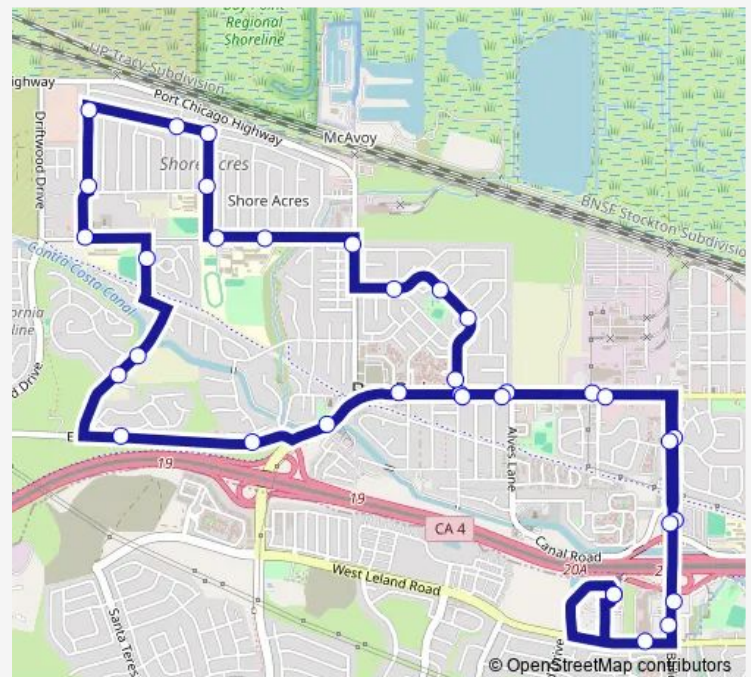

Evora Rd & St Tropez Dr

Mota Dr & Rio Ln

Mota Dr & Azores Cir

Mariners Cove Dr & Pacifica Ave

Pacifica Ave & Wharf Dr

Wharf Dr & Marina Rd

Wharf Dr & Shore Dr

Shore Rd & Lakeview Dr

Shore Rd & Inlet Dr

Inlet Dr & Marina Rd

Pacifica Ave & Harbor Dr

Route schedule

Pittsburg/Bay Point Bart — Pittsburg/Bay Point Bart

Monday 06:34-15:37

Tuesday 06:34-15:37

Wednesday 06:34-15:37

Thursday 06:34-15:37

Friday 06:34-15:37

Saturday 07:00-22:02

Sunday 07:00-22:02

Route info

Direction: Pittsburg/Bay Point Bart

Stops: 35

Trip Duration: 0 hour 36 min

389 — Pittsburg-Bay Point Bart / Bay Point

Pacifica Ave & Breaker Dr

Port Chicago Hwy & Pacific Ave

Kevin Dr & Harvey Wy

Kevin Dr & Kim St

Kevin Dr & Pamela Dr

Kevin Dr & Willow Pass Rd

Willow Pass and Kevin Dr