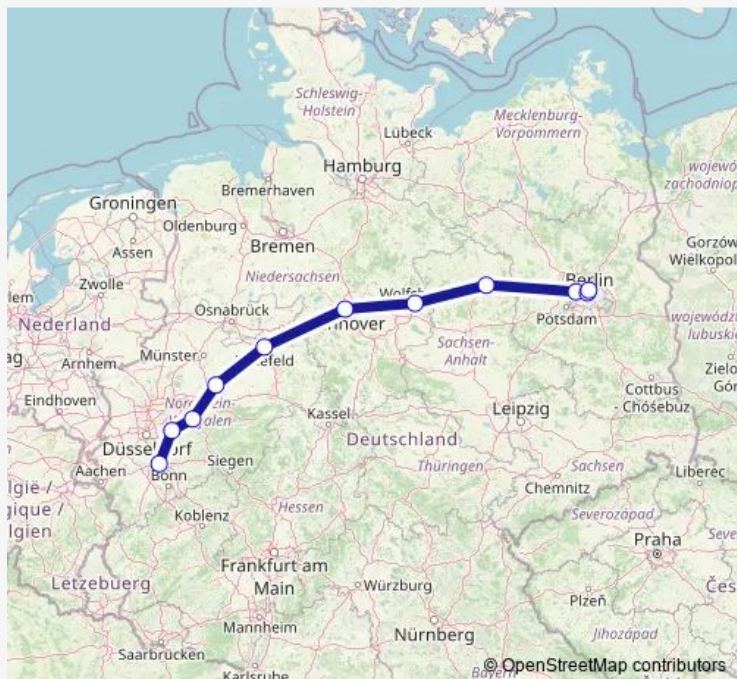

### Direction

Köln Hbf — Berlin Gesundbrunnen

11 stops

[Open route schedule](#)

Köln Hbf

Wuppertal Hbf

Hagen Hbf

Hamm(Westf)

Bielefeld Hbf

Hannover Hbf

Wolfsburg Hbf

Stendal

Berlin-Spandau

Berlin Hbf (tief)

Berlin Gesundbrunnen

### Route schedule

Köln Hbf — Berlin Gesundbrunnen

Monday	17:48
Tuesday	17:48
Wednesday	17:48
Thursday	17:48
Friday	—
Saturday	17:48
Sunday	17:48

### Route info

Direction: Köln Hbf

Stops: 11

Trip Duration: 4 hour 42 min

ICE 1055