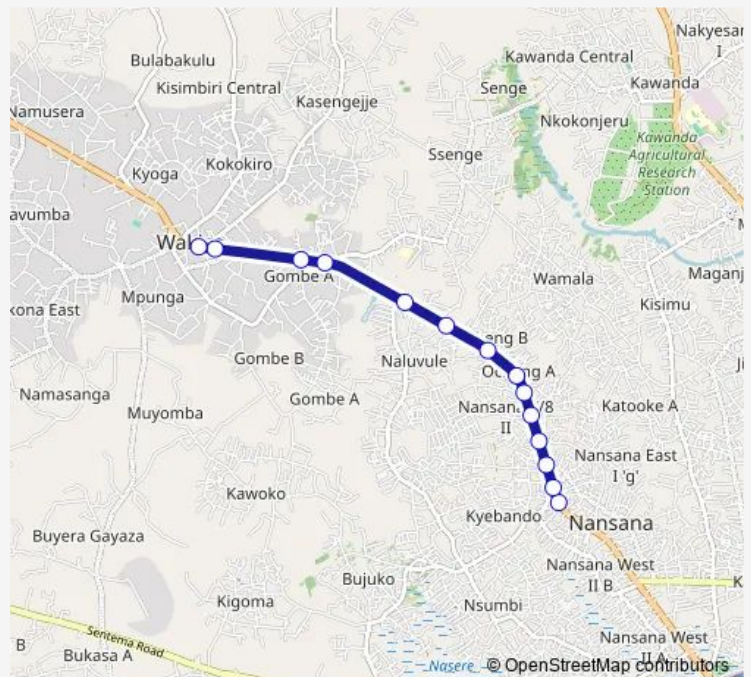

## Bus Wa015 Masitowa-Wakiso

[Go to website](#)

Majab

Kobil Petro Station (Wakiso)

### Route schedule

Masitowa — Kobil Petro Station (Wakiso)

Monday 06:30-19:00

Tuesday 06:30-19:00

Wednesday 06:30-19:00

Thursday 06:30-19:00

Friday 06:30-19:00

Saturday 06:30-19:00

### Route info

Direction: Masitowa

Stops: 14

Trip Duration: 0 hour 16 min

■ Wa015 — Masitowa-Wakiso

**Direction**

Kobil Petro Station (Wakiso) — Masitowa

14 stops