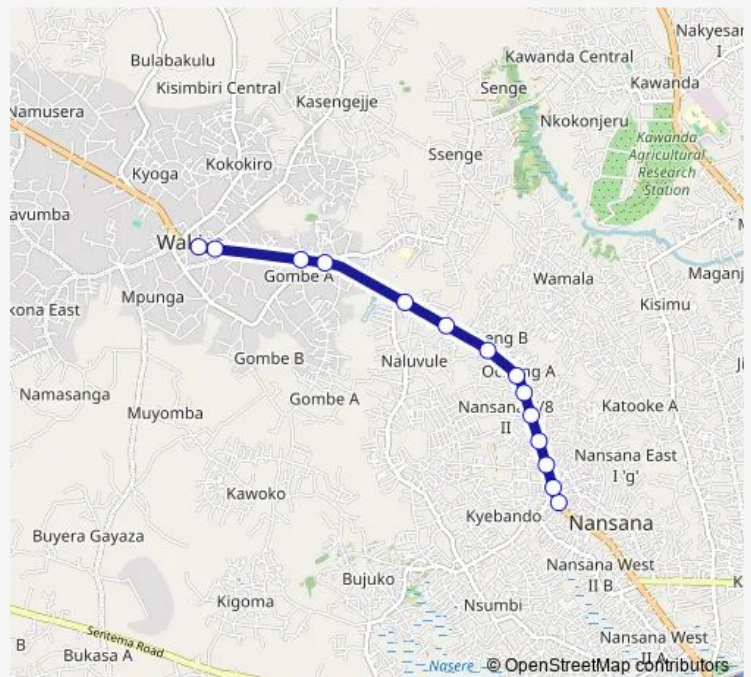

Bus WA015 Masitowa-Wakiso

[Go to website](#)

Direction

Masitowa — Kobil Petro Station (Wakiso)

14 stops

[Open route schedule](#)

Masitowa

Nansana Royal Primary School - Kabumbi

Kafene

Smart Oils

Majab

Kobil Petro Station (Wakiso)

Route schedule

Masitowa — Kobil Petro Station (Wakiso)

Monday 06:30-19:00

Tuesday 06:30-19:00

Wednesday 06:30-19:00

Thursday 06:30-19:00

Friday 06:30-19:00

Saturday 06:30-19:00

Sunday 06:30-19:00

Route info

Direction: Masitowa

Stops: 14

Trip Duration: 0 hour 16 min

WA015 — Masitowa-Wakiso

Direction

Kobil Petro Station (Wakiso) — Masitowa

14 stops

[Open route schedule](#)

Kobil Petro Station (Wakiso)

Majab