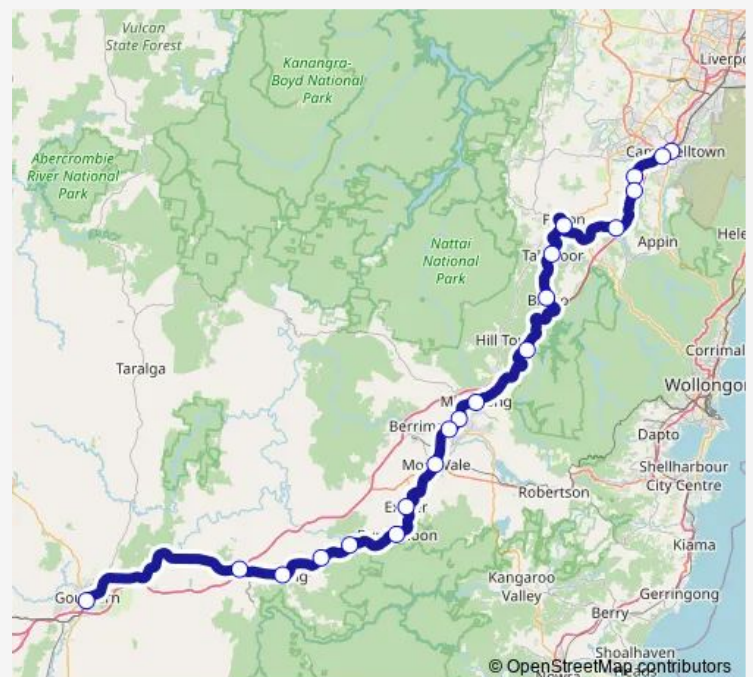

Bargo Station, Platform 1

Tahmoor Station, Platform 1

Picton Station, Platform 1

Douglas Park Station, Platform 1

Menangle Station, Platform 1

Menangle Park Station, Platform 1

Macarthur Station, Platform 2

Campbelltown Station, Platform 2

Glenfield Station, Platform 2

### Route schedule

Goulburn Station, Platform 1 — Central Station, Platform 4

Monday 06:54-21:24

Tuesday 06:54-21:24

Wednesday 06:54-21:24

Thursday 06:54-21:24

Friday 06:54-21:24

Saturday 05:54-20:37

### Route info

Direction: Goulburn Station, Platform 1

Stops: 22

Trip Duration: 3 hour 2 min

■ SHL — Southern Highlands Line