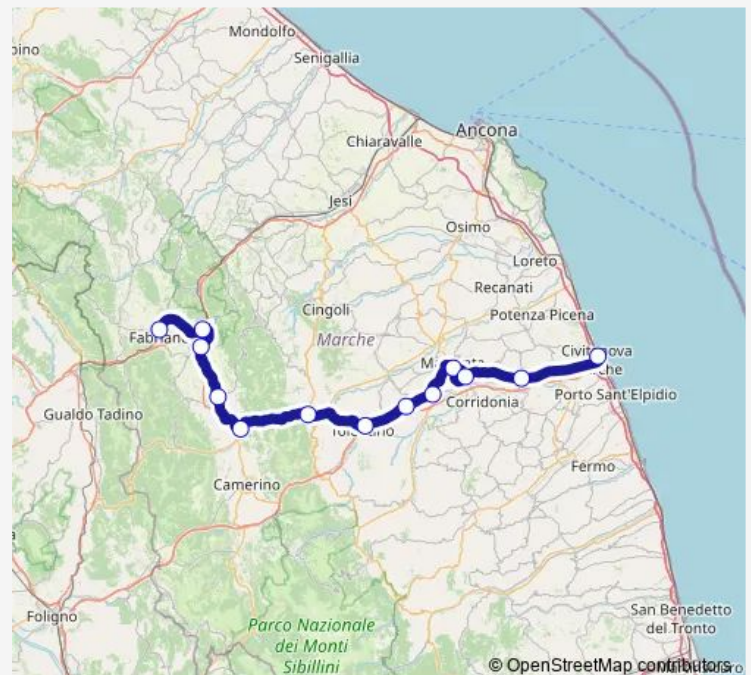

## Rail An678 Da Fabriano a Civitanova-M. Montegr.

[Go to website](#)**Direction**

Fabriano — Civitanova-M. Montegr.

13 stops

[Open route schedule](#)

Fabriano

Albacina

Cerreto d'Esi

Morrovalle-Monte S. Giusto

Civitanova-M. Montegr.

## Route schedule

Fabriano — Civitanova-M. Montegr.

Monday 19:43

Tuesday 19:43

Wednesday 19:43

Thursday 19:43

Friday 19:43

Saturday 19:43

## Route info

Direction: Fabriano

Stops: 13

Trip Duration: 2 hour 15 min

■ An678 — Da Fabriano a Civitanova-M. Montegr.

An678 Rail time schedules and route maps are available in an offline PDF at [busmaps.com](https://busmaps.com). Use the [busmaps.com](https://busmaps.com) website to see live bus times, train schedule or subway schedule, and step-by-step directions for all public transit in Macerata