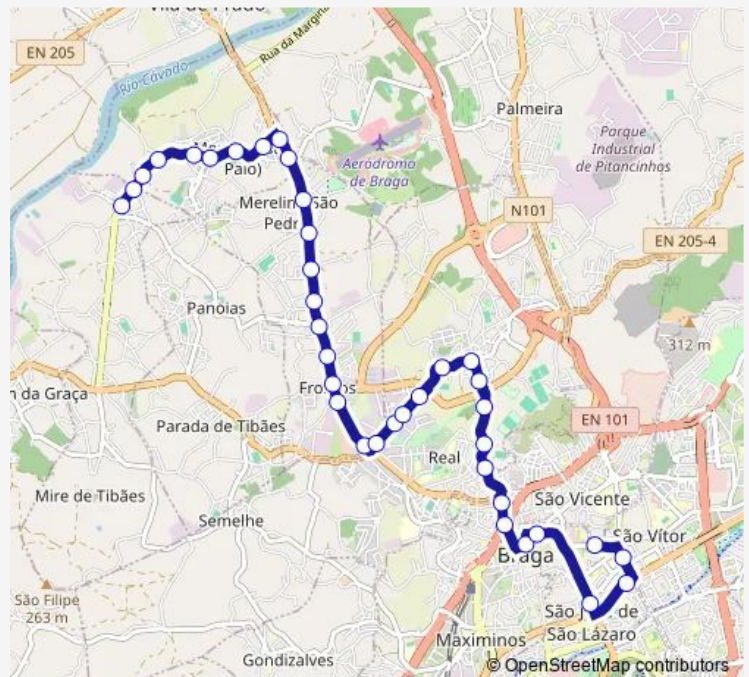

—

Sunday

—

Route info

Direction: Central I

Stops: 58

Trip Duration: 0 hour 30 min

949 — Avenida Central - Ruães

BusMaps

Pateira I

Pateira li

Pateira lii

Carmo I (Capela)

Carmo li

Carmo III (Vieira)

Presa I