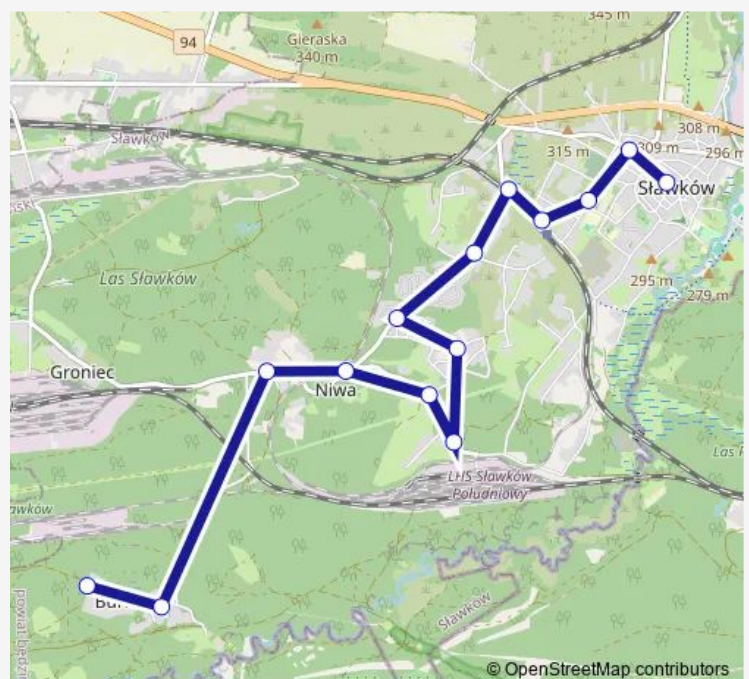

Direction

Burki Pętla — Sławków Rynek

13 stops

[Open route schedule](#)

Burki Pętla

Burki

Niwa Schronisko

Niwa Hrubieszowska [nż]

Dębowa Góra

Dębowa Góra Stawki

Sławków Stawki

Sławków Korzenna

Sławków Owocowa

Sławków Kolejowa

Sławków Dworzec Pkp

Sławków Poczta

Sławków Rynek

Route schedule

Burki Pętla — Sławków Rynek

Monday 06:43-17:25

Tuesday 06:43-17:25

Wednesday 06:43-17:25

Thursday 06:43-17:25

Friday 06:43-17:25

Saturday —

Sunday —

Route info

Direction: Burki Pętla

Stops: 13

Trip Duration: 0 hour 21 min