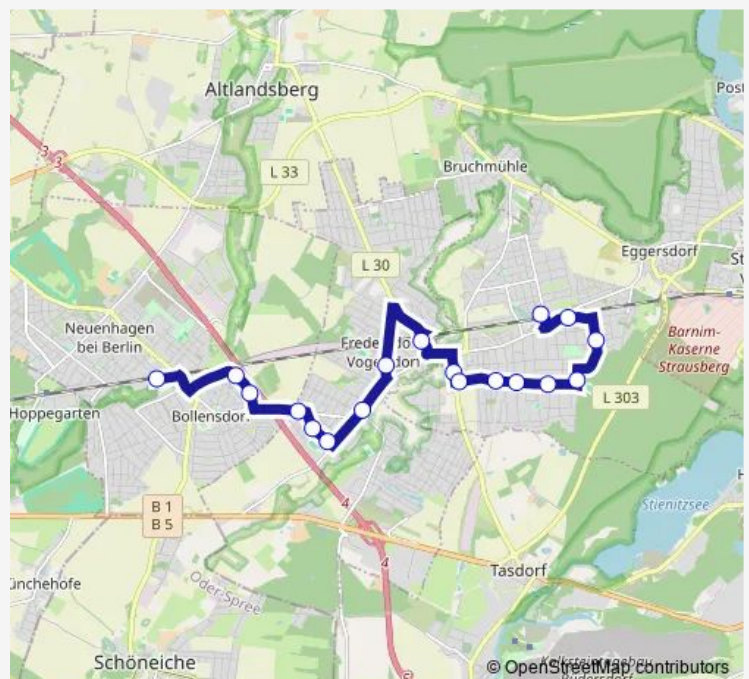

Petershagen (b. Berlin), Rathausstr.

Petershagen (b. Berlin), C.-Zetkin-Str.

Petershagen (b. Berlin), Müllerstr.

Petershagen (b. Berlin), Hubertusallee

Eggersdorf (Strausberg), Goethestr.

Petershagen (b. Berlin), Hermannstr.

### Route schedule

S Neuenhagen (b Berlin) — S Petershagen Nord

Monday 04:48-19:48

Tuesday 04:48-19:48

Wednesday 04:48-19:48

Thursday 04:48-19:48

Friday 04:48-19:48

Saturday 09:48-13:48

### Route info

Direction: S Neuenhagen (b Berlin)

Stops: 18

Trip Duration: 0 hour 26 min

949

BusMaps