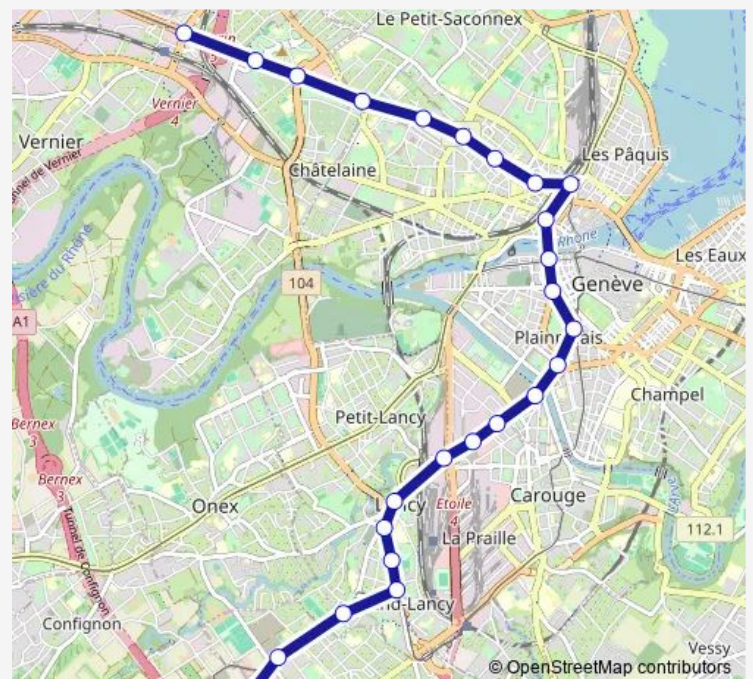

Grand-Lancy, Lancy Piscine

Route schedule

Vernier, Blandonnet — Plan-les-Ouates, Ziplo

Monday 05:19

Tuesday 05:19

Wednesday 05:19

Thursday 05:19

Friday 05:19

Saturday —

Sunday —

Route info

Direction: Vernier, Blandonnet

Stops: 25

Trip Duration: 0 hour 39 min

15 — T 15

Grand-Lancy, Palettes

Grand-Lancy, Curé-Baud

Plan-les-Ouates, Le Rolliet

Plan-les-Ouates, Ziplo

Direction

Vernier, Blandonnet — Plan-les-Ouates, Ziplo

25 stops

[Open route schedule](#)

Vernier, Blandonnet

Sunday 04:05-04:45

Route info

Direction: Vernier, Blandonnet

Stops: 25

Trip Duration: 0 hour 40 min

15 Tram time schedules and route maps are available in an offline PDF at busmaps.com. Use the busmaps.com website to see live bus times, train schedule or subway schedule, and step-by-step directions for all public transit in Geneva