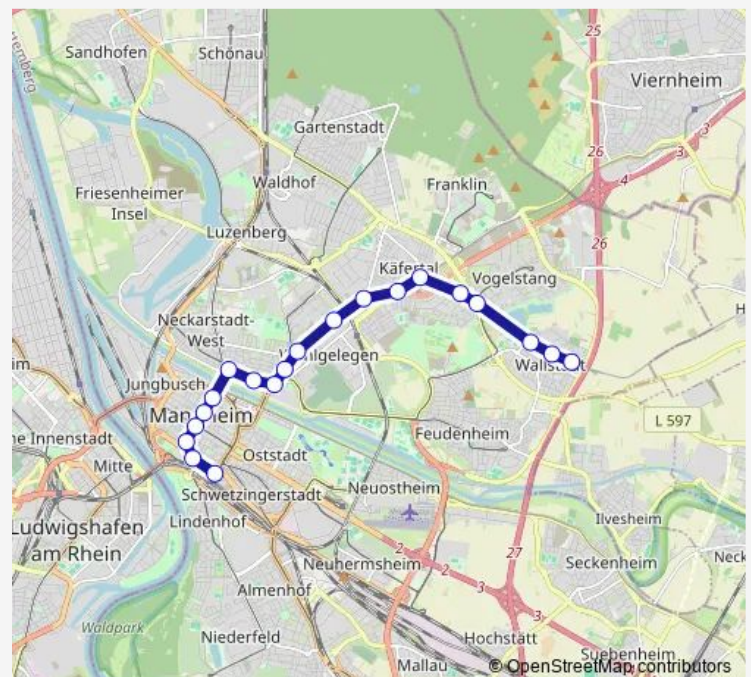

Wallstadt Ost

Wallstadt Bahnhof

Wallstadt West

Vogelstang West

Im Rott

Käfertal Bahnhof

Mannheimer Straße

Käfertal Süd

Wednesday 08:08-08:48

Thursday 08:08-08:48

Friday 08:08-08:48

Saturday —

Sunday —

Route info

Direction: Wallstadt Ost

Stops: 20

Trip Duration: 0 hour 32 min

Direction

MA Hauptbahnhof — Wallstadt Ost

20 stops

[Open route schedule](#)

MA Hauptbahnhof

Universität

MA Schloss

Saturday —

Sunday —

Route info

Direction: MA Hauptbahnhof

Stops: 20

Trip Duration: 0 hour 32 min

15 Tram time schedules and route maps are available in an offline PDF at busmaps.com. Use the busmaps.com website to see live bus times, train schedule or subway schedule, and step-by-step directions for all public transit in Mannheim