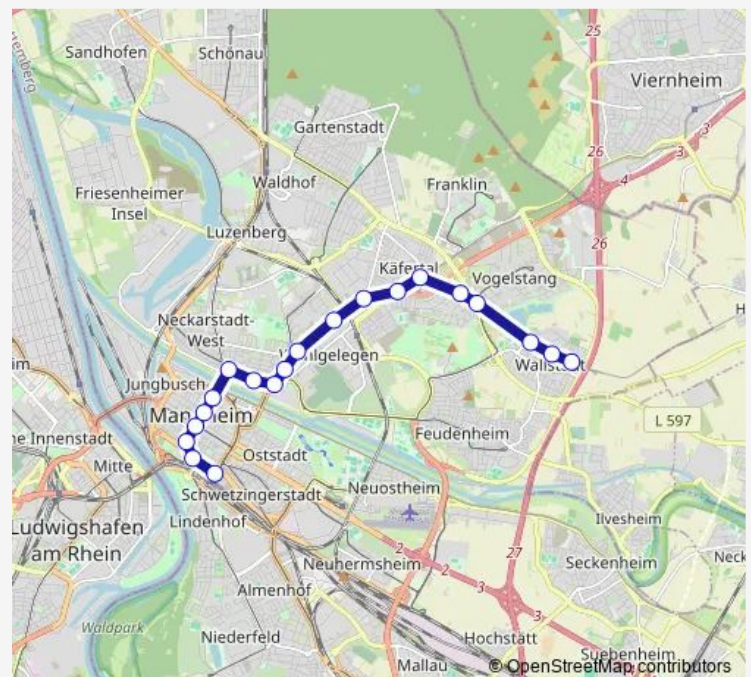

### Route schedule

Wallstadt Ost — MA Hauptbahnhof

Monday 08:08-08:48

Tuesday 08:08-08:48

Wednesday 08:08-08:48

Thursday 08:08-08:48

Friday 08:08-08:48

Saturday —

### Route info

Direction: Wallstadt Ost

Stops: 20

Trip Duration: 0 hour 32 min

## Direction

MA Hauptbahnhof — Wallstadt Ost

20 stops

[Open route schedule](#)

MA Hauptbahnhof

Universität

MA Schloss

Paradeplatz

## Route info

Direction: MA Hauptbahnhof

Stops: 20

Trip Duration: 0 hour 32 min

15 Tram time schedules and route maps are available in an offline PDF at [busmaps.com](https://busmaps.com). Use the [busmaps.com](https://busmaps.com) website to see live bus times, train schedule or subway schedule, and step-by-step directions for all public transit in Mannheim