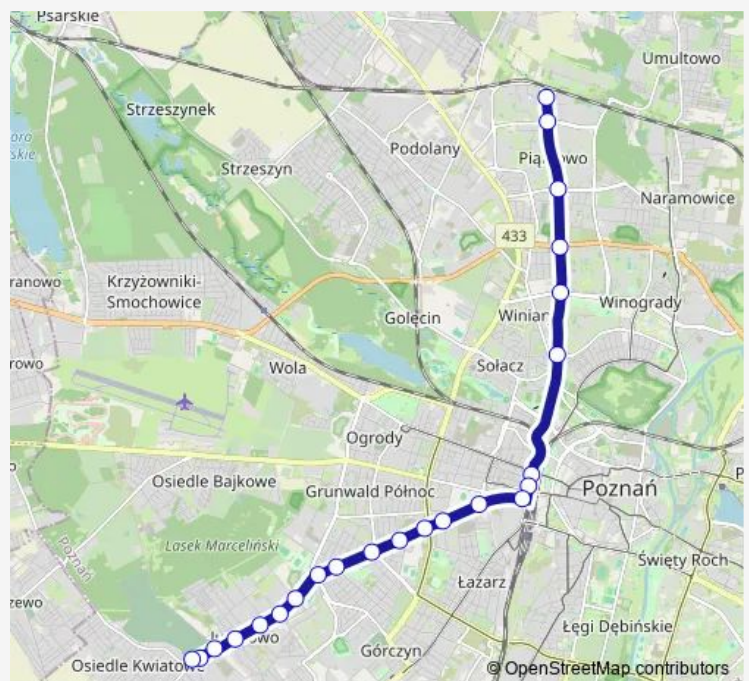

Tram 15 Junikowo - OS. Sobieskiego|Os. Sobieskiego - Junikowo

[Go to website](#)

Direction

undefined — undefined

0 stops

[Open route schedule](#)

Route schedule

undefined — undefined

Monday	23:09
Tuesday	23:09
Wednesday	23:09
Thursday	23:09
Friday	23:09
Saturday	23:09
Sunday	23:09

Route info

Direction:

Stops: 0

Trip Duration: – min

Direction

Junikowo — Franowo

31 stops