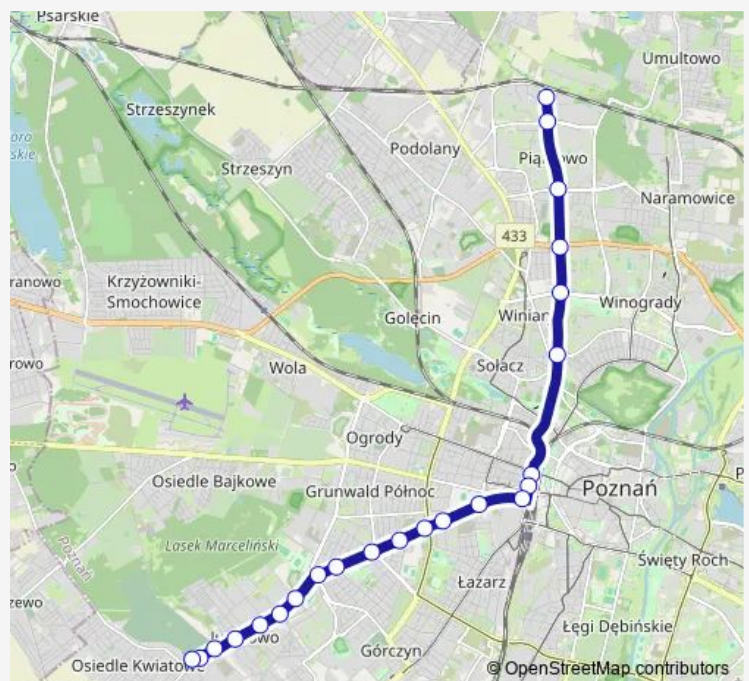

### Direction

undefined — undefined

0 stops

[Open route schedule](#)

### Route schedule

undefined — undefined

Monday 09:27-23:09

Tuesday 09:27-23:09

Wednesday 09:27-23:09

Thursday 09:27-23:09

Friday 09:27-23:09

Saturday 23:09

### Route info

Direction:

Stops: 0

Trip Duration: – min