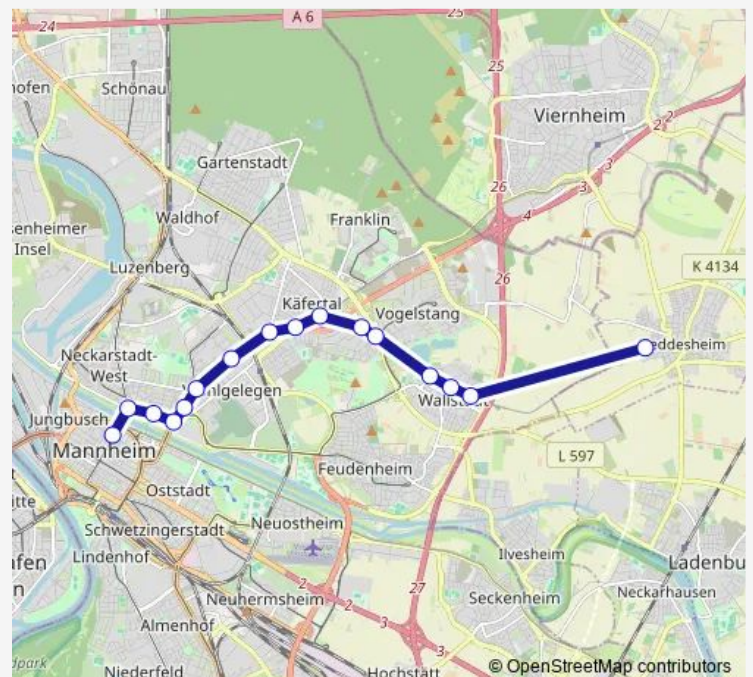

Tram 15 (Heddesheim -) Wallstadt Ost – MA Käfertal Bf – Universitätsklinikum – Alte Feuerwache – Paradeplatz – MA Hauptbahnhof

[Go to website](#)

Direction

Heddesheim Bahnhof — Abendakademie

16 stops

[Open route schedule](#)

Heddesheim Bahnhof

Wallstadt Ost

Wallstadt Bahnhof

Wallstadt West

Vogelstang West

Im Rott

Käfertal Bahnhof

Mannheimer Straße

Route schedule

Heddesheim Bahnhof — Abendakademie

Monday 07:02-15:02

Tuesday 07:02-15:02

Wednesday 07:02-15:02

Thursday 07:02-15:02

Friday 07:02-15:02

Saturday —

Sunday —

Route info

Direction: Heddesheim Bahnhof

Stops: 16

Trip Duration: 0 hour 29 min

15 Tram time schedules and route maps are available in an offline PDF at busmaps.com. Use the busmaps.com website to see live bus times, train schedule or subway schedule, and step-by-step directions for all public transit in Mannheim