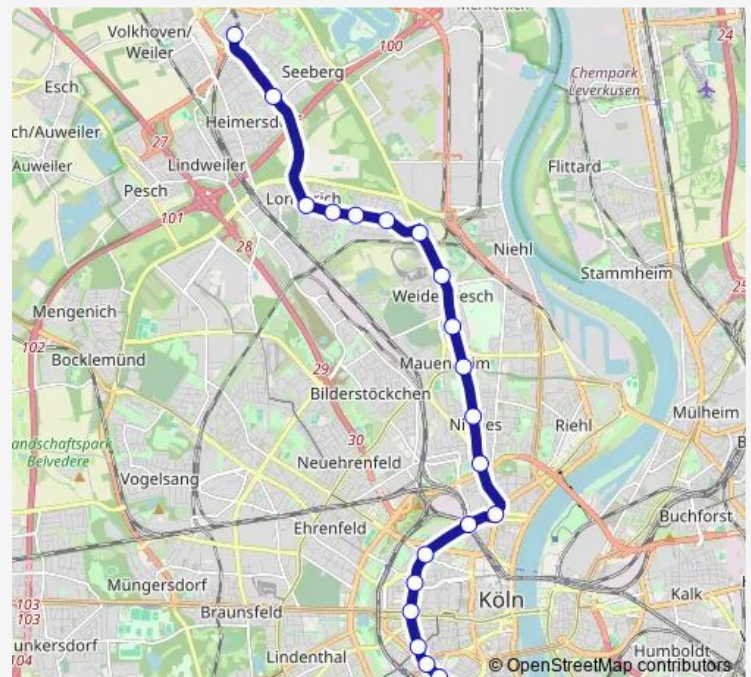

### Route schedule

Köln Chorweiler — Köln Ubierring

Monday	03:13-02:43 <sup>+1</sup>
Tuesday	03:13-02:43 <sup>+1</sup>
Wednesday	03:43-02:43 <sup>+1</sup>
Thursday	03:13-02:43 <sup>+1</sup>
Friday	03:14-02:43 <sup>+1</sup>
Saturday	03:13-02:43 <sup>+1</sup>
Sunday	03:14-02:43 <sup>+1</sup>

### Route info

Direction: Köln Chorweiler

Stops: 23

Trip Duration: 0 hour 39 min

Köln Chlodwigplatz

Köln Ubierring

## Route info

Direction: Köln Ubierring

Stops: 23

Trip Duration: 0 hour 39 min

## Route info

Direction: Köln Ubierring

Stops: 22

Trip Duration: 0 hour 34 min

15 Tram time schedules and route maps are available in an offline PDF at [busmaps.com](https://busmaps.com). Use the [busmaps.com](https://busmaps.com) website to see live bus times, train schedule or subway schedule, and step-by-step directions for all public transit in Koeln