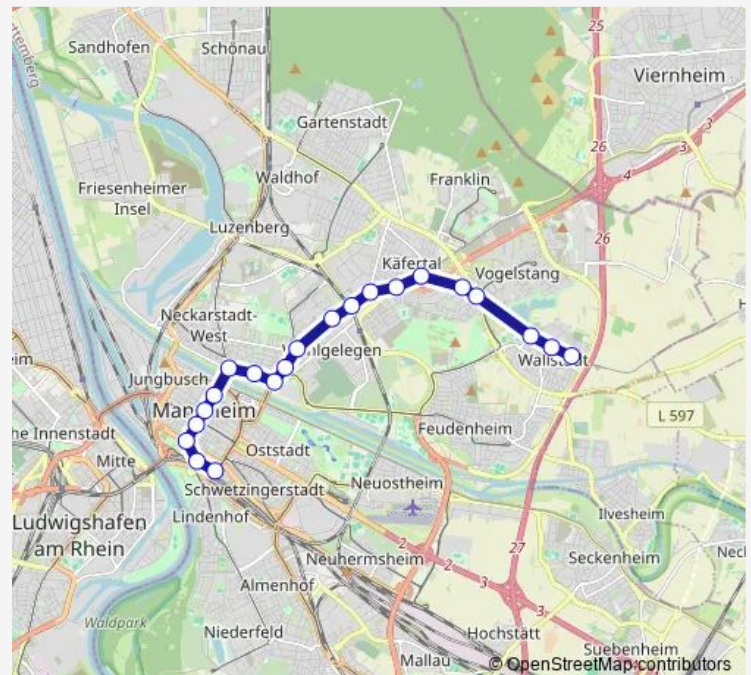

Im Rott

Vogelstang West

Wallstadt West

Wallstadt Bahnhof

Wallstadt Ost

### Route schedule

Kunsthalle — Wallstadt Ost

Monday 06:13-13:25

Tuesday 06:13-13:25

Wednesday 06:13-13:25

Thursday 06:13-13:25

Friday 06:13-13:25

Saturday —

### Route info

Direction: Kunsthalle

Stops: 17

Trip Duration: 0 hour 23 min

## Route info

Direction: MA Hauptbahnhof

Stops: 13

Trip Duration: 0 hour 17 min