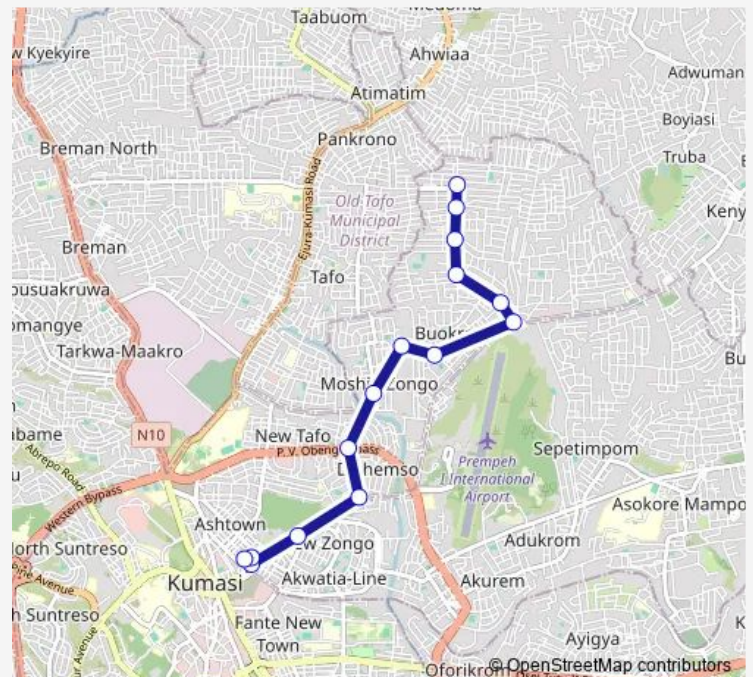

stop_137

stop_136

stop_134

stop_131

stop_132

Route schedule

stop_369 — stop_132

Monday 00:00

Tuesday 00:00

Wednesday 00:00

Thursday 00:00

Friday 00:00

Saturday 00:00

Sunday 00:00

Route info

Direction: stop_369

Stops: 15

Trip Duration: 1 hour 6 min

Direction

stop_127 — stop_370

9 stops

[Open route schedule](#)

stop_127

stop_404

stop_127 — stop_370

Monday	00:00
Tuesday	00:00
Wednesday	00:00
Thursday	00:00
Friday	00:00
Saturday	00:00
Sunday	00:00

Route info

Direction: stop_127

Stops: 9

Trip Duration: 1 hour 6 min

15 Tram time schedules and route maps are available in an offline PDF at busmaps.com. Use the busmaps.com website to see live bus times, train schedule or subway schedule, and step-by-step directions for all public transit in Kumasi