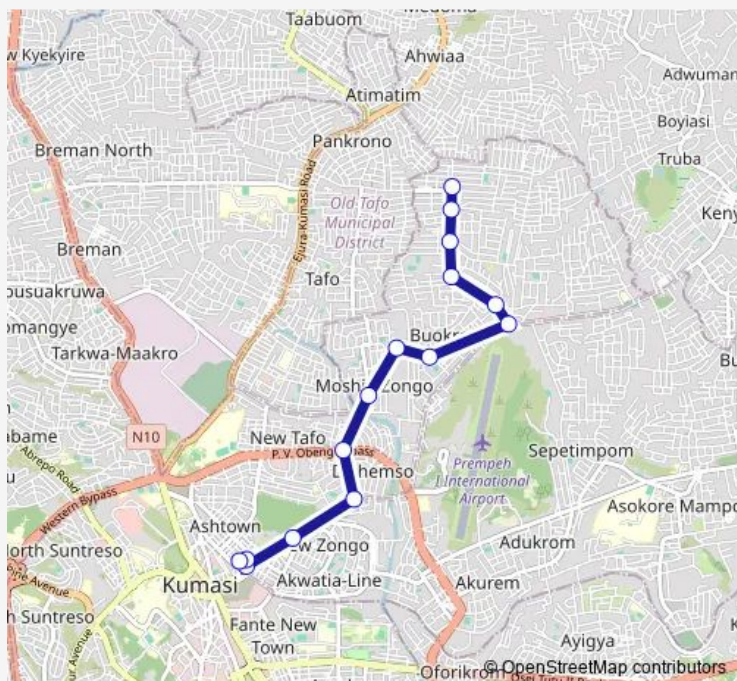

stop_137

stop_136

stop_134

stop_131

stop_132

Route schedule

stop_369 — stop_132

Monday 00:00

Tuesday 00:00

Wednesday 00:00

Thursday 00:00

Friday 00:00

Saturday 00:00

Sunday 00:00

Route info

Direction: stop_369

Stops: 15

Trip Duration: 1 hour 6 min

15 — 15I

Direction

stop_127 — stop_370

9 stops

[Open route schedule](#)

stop_127

Route schedule

stop_127 — stop_370

Monday 00:00

Tuesday 00:00

Wednesday 00:00

Thursday 00:00

Friday 00:00

Saturday 00:00