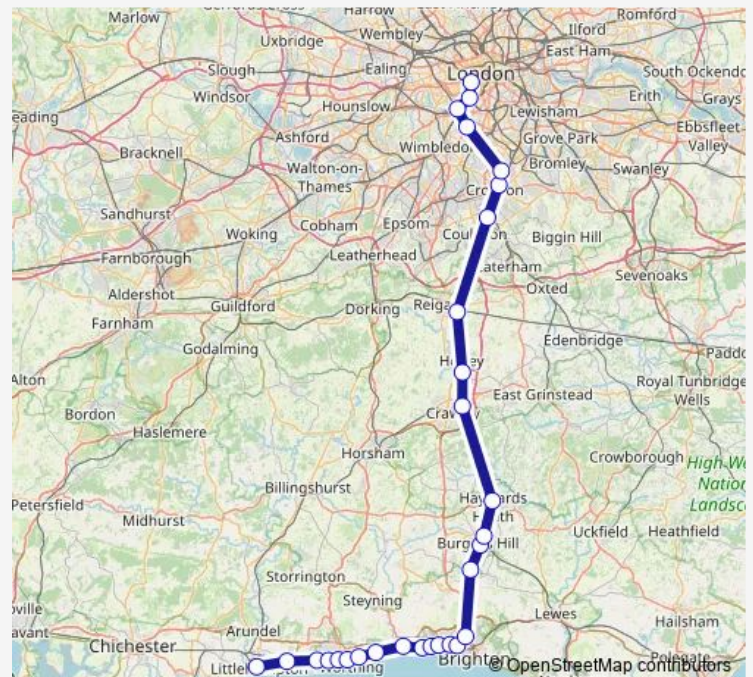

Thursday 21:43-22:14

Friday 22:14

Saturday —

Sunday —

Route info

Direction: Littlehampton

Stops: 28

Trip Duration: 2 hour 13 min

Direction

Littlehampton — London Victoria

25 stops

[Open route schedule](#)

Littlehampton

Angmering

Goring-by-Sea

Durrington-on-Sea

Trip Duration: 1 hour 53 min

Direction

Littlehampton — London Victoria

29 stops

[Open route schedule](#)

Littlehampton

Angmering

Goring-by-Sea

Littlehampton — London Victoria

25 stops

[Open route schedule](#)

Littlehampton

Angmering

Goring-by-Sea

Durrington-on-Sea

West Worthing