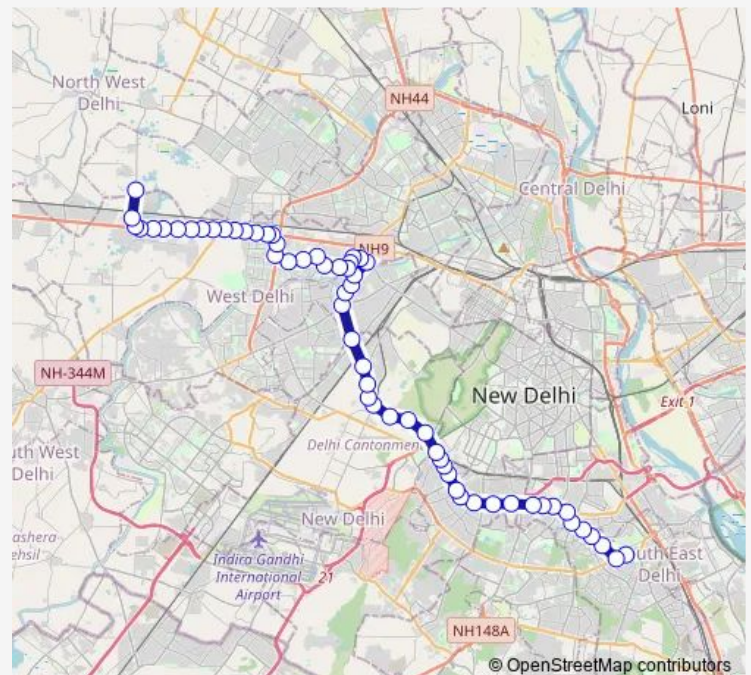

Arsd College / Dhaula Kuan

Dhaula Kuan

R.R.Line

Route schedule

Nehru Place Terminal — Rani Khera Depot Crossing

Monday 05:00-18:18

Tuesday 05:00-18:18

Wednesday 05:00-18:18

Thursday 05:00-18:18

Friday 05:00-18:18

Saturday 05:00-18:18

Sunday 05:00-18:18

Route info

Direction: Nehru Place Terminal

Stops: 59

Trip Duration: 2 hour 22 min

■ 567asplup

BusMaps

Garrison Engg.

Barar Square

COD Ring Road

Naraina Village (Ring Road)

Naraina Vihar

Mayapuri Depot Crossing