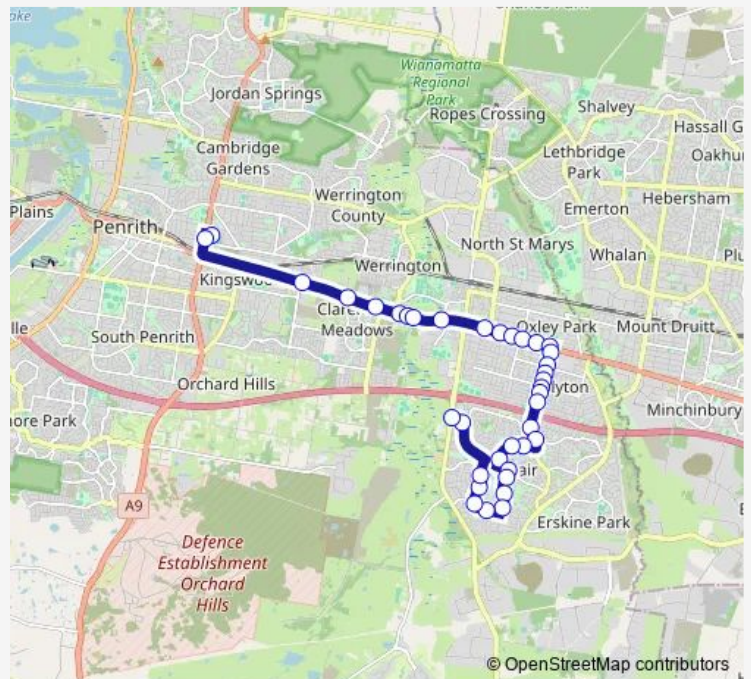

St Dominic's College, Parker St

Great Western Hwy After French St

Great Western Hwy Near University Accs

Great Western Hwy After Water St

Great Western Hwy After Werrington Rd

Great Western Hwy At Tennant Rd

Great Western Hwy Near Bridge St

Great Western Hwy Before Charles Hackett Dr

Great Western Hwy Before Glossop St

St Marys Baptist Church, Great Western Hwy

Belltrees Village, Great Western Hwy

St Marys Cemetery, Great Western Hwy

Route schedule

St Dominic's College, Gascoigne St — Banks Dr At Mamre Rd

Monday	15:30
Tuesday	15:30
Wednesday	15:30
Thursday	15:30
Friday	15:30
Saturday	—
Sunday	—

Route info

Direction: St Dominic's College, Gascoigne St

Stops: 37

Trip Duration: 0 hour 35 min

Bennett Road Public School, Bennett Rd

Bennett Rd At Rebecca St

Bennett Rd Opp St Clair Av

Bennett Rd Before Explore Way

St Clair High School, Endeavour Av

Endeavour Av Opp Moore St