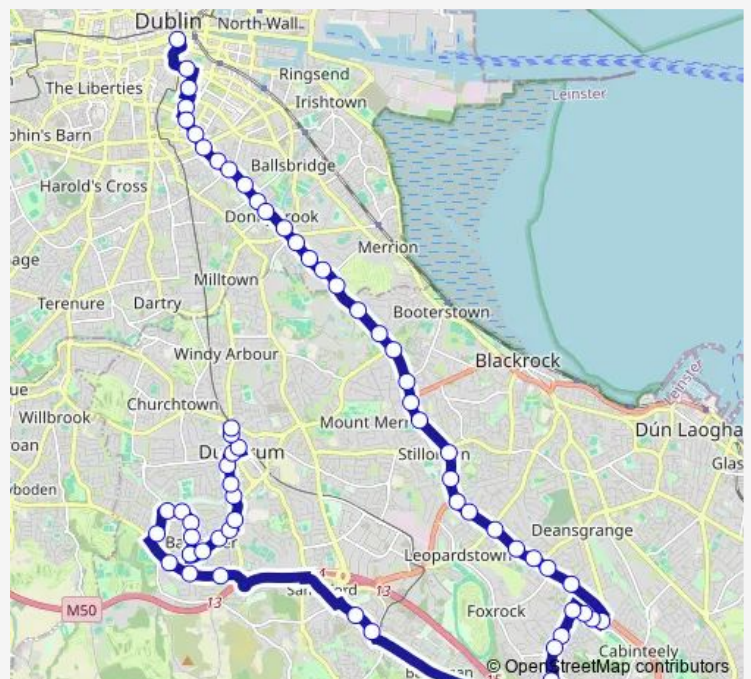

Bus 46n Dublin City South, D'Olier Street - Dundrum, Outside Luas Station

[Go to website](#)

Direction

D'Olier Street — Dundrum Luas

63 stops

[Open route schedule](#)

- D'Olier Street
- Nassau Street
- Kildare Street
- Stephen's Green East
- Leeson Street Lower
- Fitzwilliam Place
- Leeson Street Upper
- Sussex Road
- Leeson Village
- Royal Hospital
- Donnybrook Village
- Victoria Avenue
- Donnybrook Stadium
- Donnybrook Church
- Teresian School
- Rte
- Belfield Court
- Woodbine Road
- Seafield Road
- Radisson Hotel
- Boaterstown Avenue

Route schedule

D'Olier Street — Dundrum Luas

Monday	—
Tuesday	—
Wednesday	—
Thursday	—
Friday	—
Saturday	00:30-04:00
Sunday	00:30-04:00

Route info

Direction: D'Olier Street

Stops: 63

Trip Duration: 1 hour 9 min

Holy Cross Church

Main Street, Dundrum

Dundrum Luas

46n Bus time schedules and route maps are available in an offline PDF at busmaps.com. Use the busmaps.com website to see live bus times, train schedule or subway schedule, and step-by-step directions for all public transit in Dublin