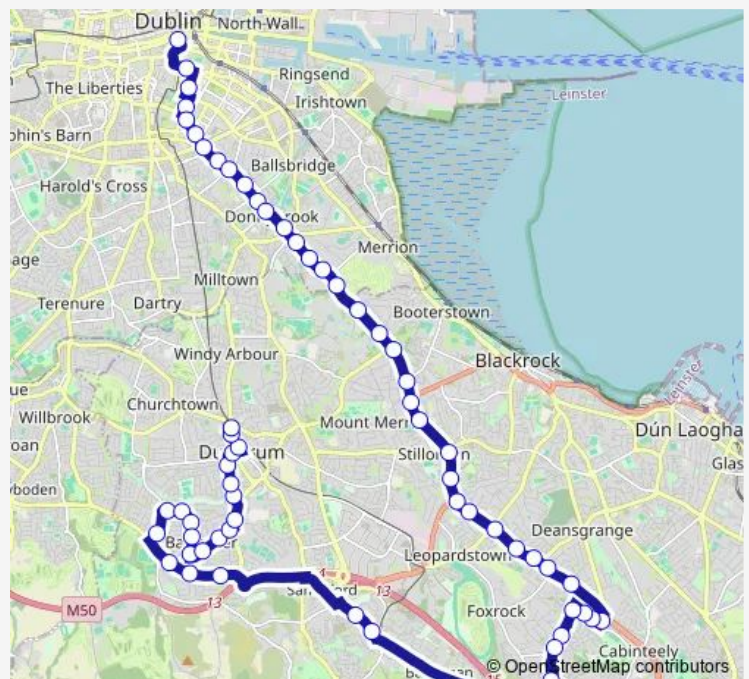

## Bus 46n Dublin City South, D'Olier Street - Dundrum, Outside Luas Station

[Go to website](#)

### Direction

D'Olier Street — Dundrum Luas

63 stops

[Open route schedule](#)

- D'Olier Street
- Nassau Street
- Kildare Street
- Stephen's Green East
- Leeson Street Lower
- Fitzwilliam Place
- Leeson Street Upper
- Sussex Road
- Leeson Village
- Royal Hospital
- Donnybrook Village
- Victoria Avenue
- Donnybrook Stadium
- Donnybrook Church
- Teresian School
- Rte
- Belfield Court
- Woodbine Road
- Seafield Road
- Radisson Hotel
- Boaterstown Avenue

### Route schedule

D'Olier Street — Dundrum Luas

Monday	—
Tuesday	—
Wednesday	—
Thursday	—
Friday	—
Saturday	00:30-04:00
Sunday	00:30-04:00

### Route info

Direction: D'Olier Street

Stops: 63

Trip Duration: 1 hour 9 min

46n — Dublin City South, D'Olier Street - Dundrum, Outside Luas Station

Sycamore Crescent

Priory Grove

Stillorgan Park