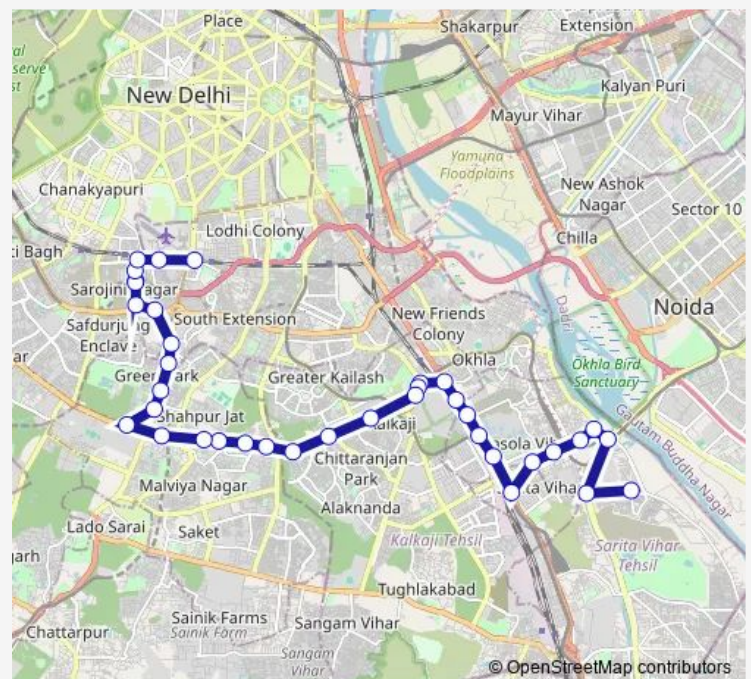

Thursday 06:50-20:20

Friday 06:50-20:20

Saturday 06:50-20:20

Sunday 06:50-20:20

Route info

Direction: Madanpur Khadar JJ Colony

Stops: 37

Trip Duration: 1 hour 27 min

465down

BusMaps

North Paint Nursing Home

Sadhna Enclave

Panchsheel Club (Sarv Priya Vihar)

IIT Gate

Padmani Enclave

Hauz Khas