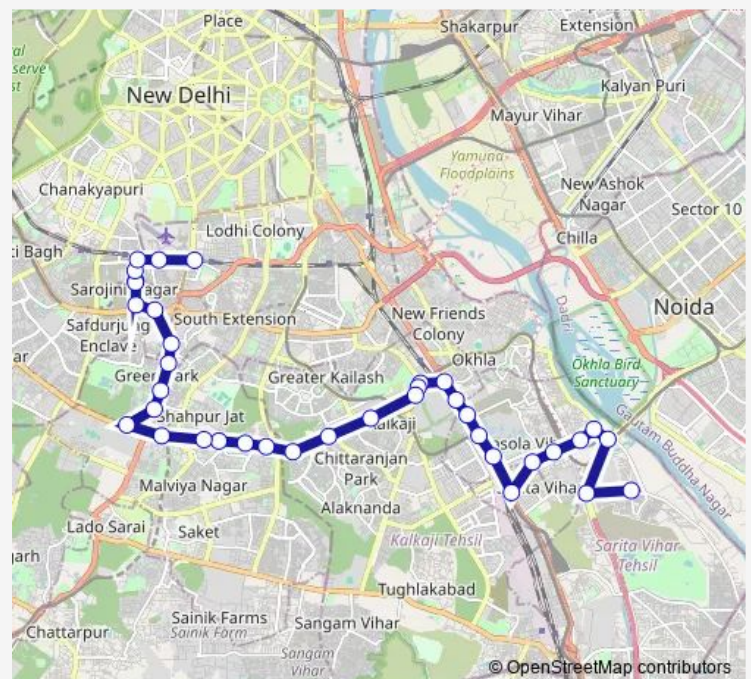

### Route schedule

Madanpur Khadar JJ Colony — Safdurjung Terminal

Monday 06:50-20:20

Tuesday 06:50-20:20

Wednesday 06:50-20:20

Thursday 06:50-20:20

Friday 06:50-20:20

Saturday 06:50-20:20

### Route info

Direction: Madanpur Khadar JJ Colony

Stops: 37

Trip Duration: 1 hour 27 min

465down

BusMaps

North Paint Nursing Home

Sadhna Enclave