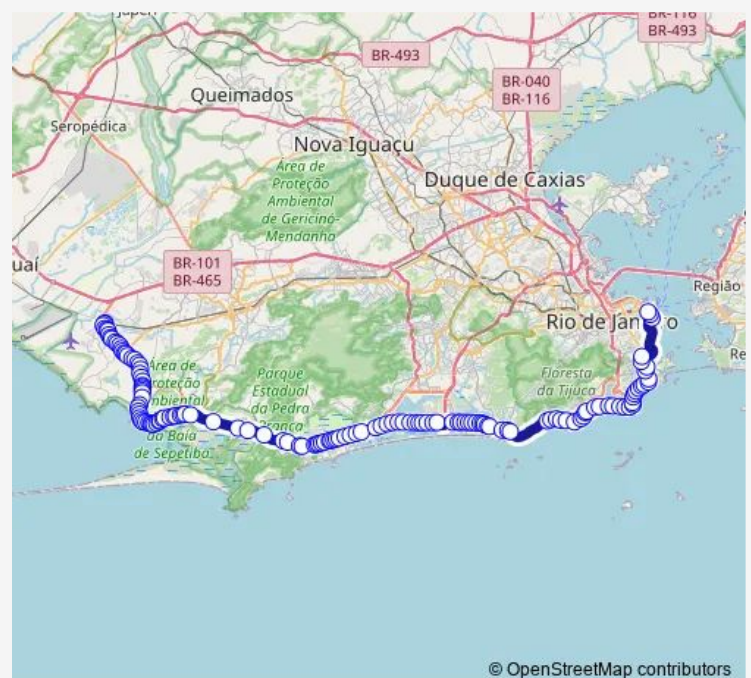

Coach Service 2335 Santa Cruz - Castelo

[Go to website](#)

Direction

Terminal Rodoviário Menezes Cortes : Plat. B — Terminal Rodoviário Urbano Álvaro Alberto

137 stops

[Open route schedule](#)

Terminal Rodoviário Menezes Cortes : Plat. B

Anfilóbio de Carvalho

Ancine

Praça Nicarágua : Sentido Copacabana

Farani

Visconde de Ouro Preto

Mourisco

Casas & Gourmet Shopping

BRS 1,2,3,I: Duvivier

BRS 1,3,I: República do Peru

BRS 1,3,I: Hilário de Gouveia

BRS 1,3,I: Anita Garibaldi

BRS 1,3,I: Raimundo Corrêa

BRS 1,3,I: Barão de Ipanema

BRS 1,3,I: Xavier da Silveira

BRS 1,3,I: Sousa Lima

BRS 1,3,I: Júlio de Castilhos

BRS 3,I: Apollo Onze

BRS 1,2,3,I: General Osório

BRS 1,2,3: Teixeira de Melo

BRS 1,2,3: Farme de Amoedo

Route schedule

Terminal Rodoviário Menezes Cortes : Plat. B — Terminal Rodoviário Urbano Álvaro Alberto

Monday 00:00

Tuesday 00:00

Wednesday 00:00

Thursday 00:00

Friday 00:00

Saturday —

Sunday —

Route info

Direction: Terminal Rodoviário Menezes Cortes : Plat. B

Stops: 137

Trip Duration: 2 hour 35 min

© OpenStreetMap contributors

2335 — Santa Cruz - Castelo