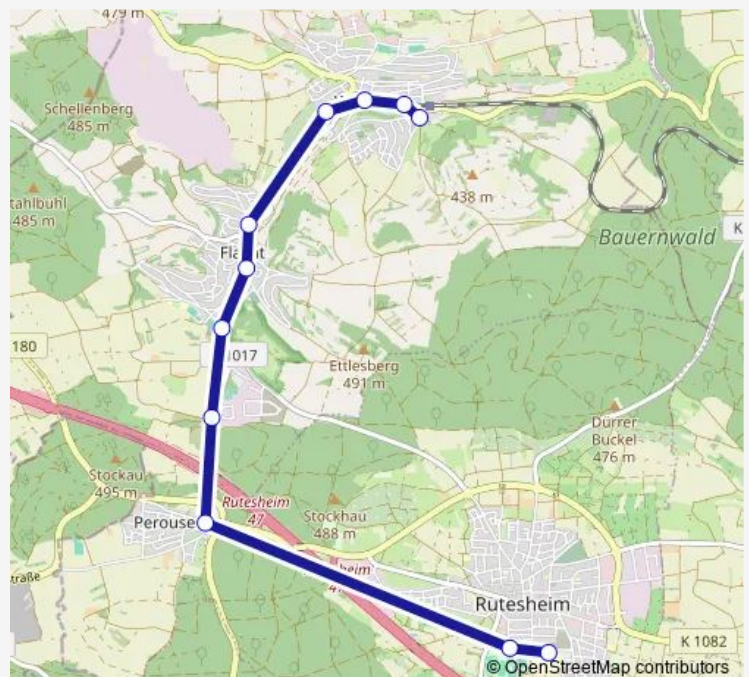

### Direction

Rutesheim Schulzentrum — Weissach Wöhr-Tours-Depot

11 stops

[Open route schedule](#)

Rutesheim Schulzentrum

Rutesh. Sporthalle Bühl

Perouse Hauptstr.

Flacht Neuenbühl

### Route schedule

Rutesheim Schulzentrum — Weissach Wöhr-Tours-Depot

Monday 12:15-15:35

Tuesday 12:15-15:35

Wednesday 12:15-15:35

Thursday 12:15-15:35

Friday 12:15-15:35

Saturday —

### Route info

Direction: Rutesheim Schulzentrum

Stops: 11

Trip Duration: 0 hour 14 min

634a

## Route info

Direction: Weissach Wöhr-Tours-Depot

Stops: 11

Trip Duration: 0 hour 16 min

**Direction**

Weissach Marktplatz — Rutesheim Rathaus

8 stops

[Open route schedule](#)