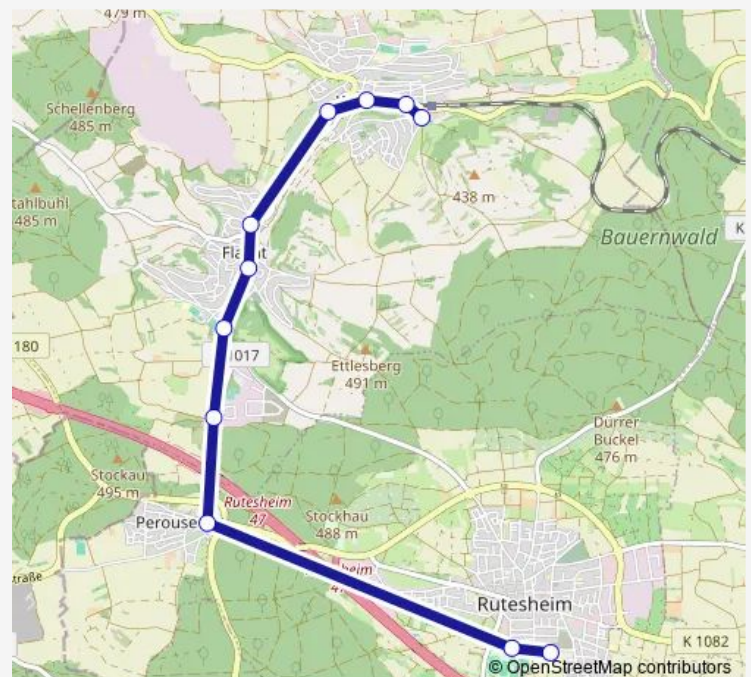

Weissach Wöhr-Tours-Depot

Route schedule

Rutesheim Schulzentrum — Weissach Wöhr-Tours-Depot

Monday 12:15-15:35

Tuesday 12:15-15:35

Wednesday 12:15-15:35

Thursday 12:15-15:35

Friday 12:15-15:35

Saturday —

Sunday —

Route info

Direction: Rutesheim Schulzentrum

Stops: 11

Trip Duration: 0 hour 14 min

634A

Direction

Rutesheim Rathaus — Weissach Marktplatz

8 stops

[Open route schedule](#)

Rutesheim Rathaus

Perouse Hauptstr.

Flacht Neuenbühl

Flacht Sportplatz

Flacht Ortsmitte

Route info

Direction: Weissach Wöhr-Tours-Depot

Stops: 11

Trip Duration: 0 hour 16 min

Direction

Weissach Marktplatz — Rutesheim Rathaus

8 stops

[Open route schedule](#)