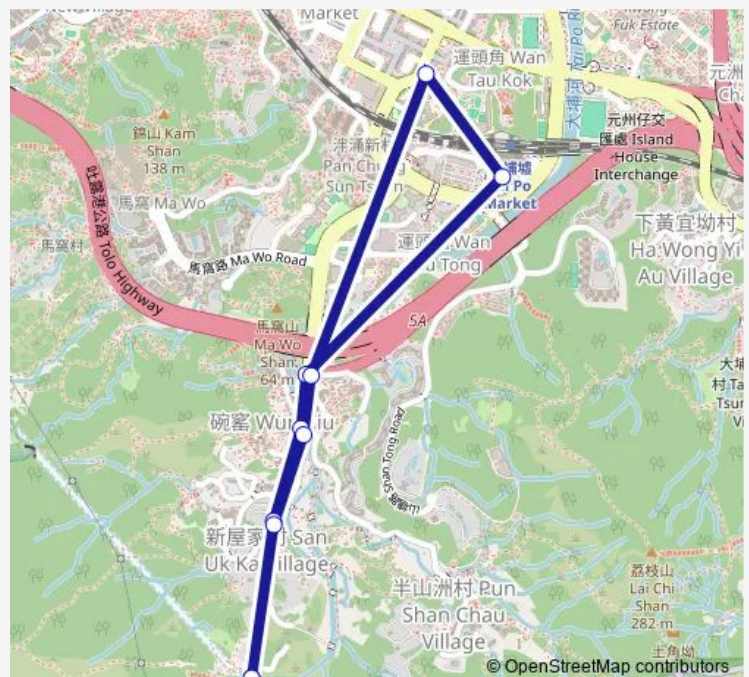

WUN YIU ROAD, WUN YIU

WUN YIU ROAD, SHA PO TSA

TAT WAN ROAD, LAI CHI SHAN

TAI PO Market Station Minibus Terminus

WAN TAU STREET, WAN TAU SQUARE|WAN TAU STREET

TAT WAN ROAD, LAI CHI SHAN

WUN YIU ROAD, SHA PO TSA

WUN YIU ROAD, WUN YIU

WUN YIU Road, SAN UK Ka|San UK Ka

Route schedule

WUN YIU Road, SAN UK Ka|San UK Ka — WUN YIU Road, SAN UK Ka|San UK Ka

Monday	16:00
Tuesday	16:00
Wednesday	16:00
Thursday	16:00
Friday	16:00
Saturday	16:00
Sunday	—

Route info

Direction: WUN YIU Road, SAN UK Ka|San UK Ka

Stops: 10

Trip Duration: 0 hour 13 min

■ 23K — SAN UK KA - TAI PO Market (Circular)

Direction

WUN YIU Road, SAN UK Ka|San UK Ka — WUN YIU Road, SAN UK Ka|San UK Ka

10 stops

[Open route schedule](#)

WUN YIU Road, SAN UK Ka|San UK Ka

WUN YIU ROAD, WUN YIU

WUN YIU ROAD, SHA PO TSA

TAT WAN ROAD, LAI CHI SHAN

TAI PO Market Station Minibus Terminus

WAN TAU STREET, WAN TAU SQUARE