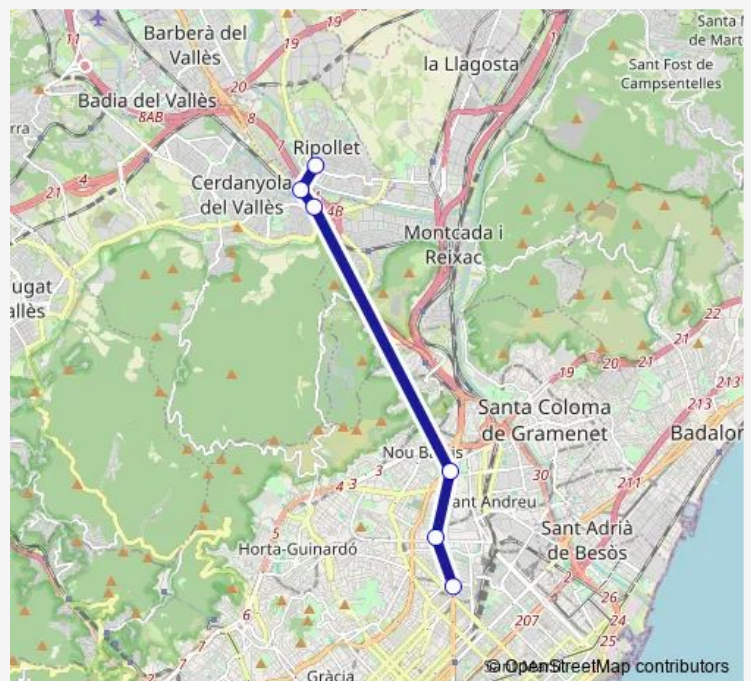

Bus L0119 (e4) Barcelona - Ripollet

[Go to website](#)**Direction**

av. Meridiana - c. Hondures (Sagrera) Pnl — c. Balmes - Molí d'en Ginestar (H) Pd

6 stops

[Open route schedule](#)

av. Meridiana - c. Hondures (Sagrera) Pnl

Monday 05:30-21:30

Tuesday 05:30-21:30

Wednesday 05:30-21:30

Thursday 05:30-21:30

Friday 05:30-21:30

Saturday 06:30-21:30

Sunday 06:30-21:30

Route info

Direction: av. Meridiana - c. Hondures (Sagrera) Pnl

Stops: 6

Trip Duration: 0 hour 29 min

■ L0119 — (e4) Barcelona - Ripollet

Direction

c. Balmes - Molí d'en Ginestar (H) Pd — av. Meridiana - c. Felip II (Sagrera)

Tuesday —

Wednesday 06:00-21:00

Thursday —

Friday —

Saturday 06:00-21:00

Sunday 06:00-21:00

Route info

Direction: c. Balmes - Molí d'en Ginestar (H) Pd