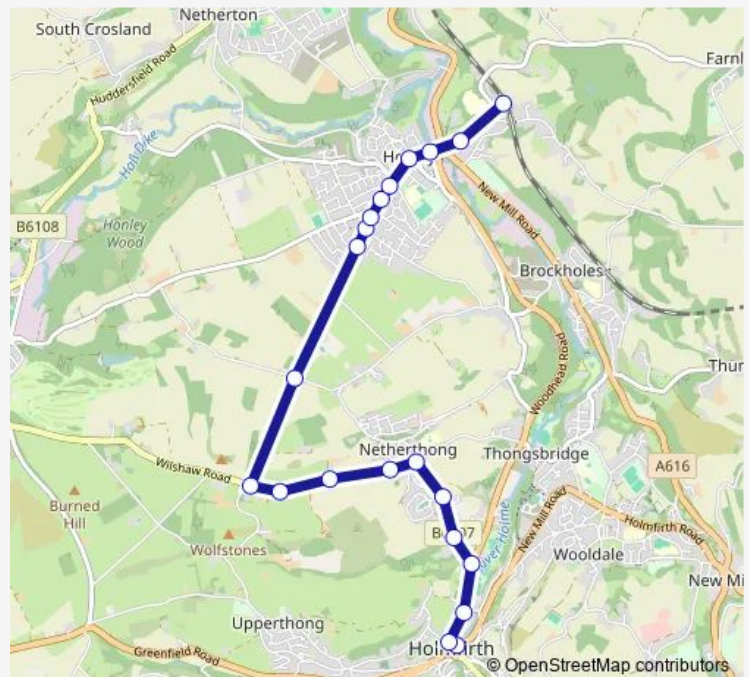

Eastgate Station Road

Station Road Northgate

Station Rd Station Approach

Route schedule

Bus Station stans B — Station Rd Station Approach

Monday 16:00

Tuesday 16:00

Wednesday 16:00

Thursday 16:00

Friday 16:00

Saturday 16:00

Sunday —

Route info

Direction: Bus Station stans B

Stops: 21

Trip Duration: 0 hour 15 min

■ 309A — Honley - Holmfirth

Direction

Station Rd Station Approach — Bus Station stans B

17 stops

[Open route schedule](#)

Station Rd Station Approach

Station Road New Mill Rd

Eastgate Northgate

Monday 09:35

Tuesday 09:35

Wednesday 09:35

Thursday 09:35

Friday 09:35

Saturday 09:35

Sunday —

Route info