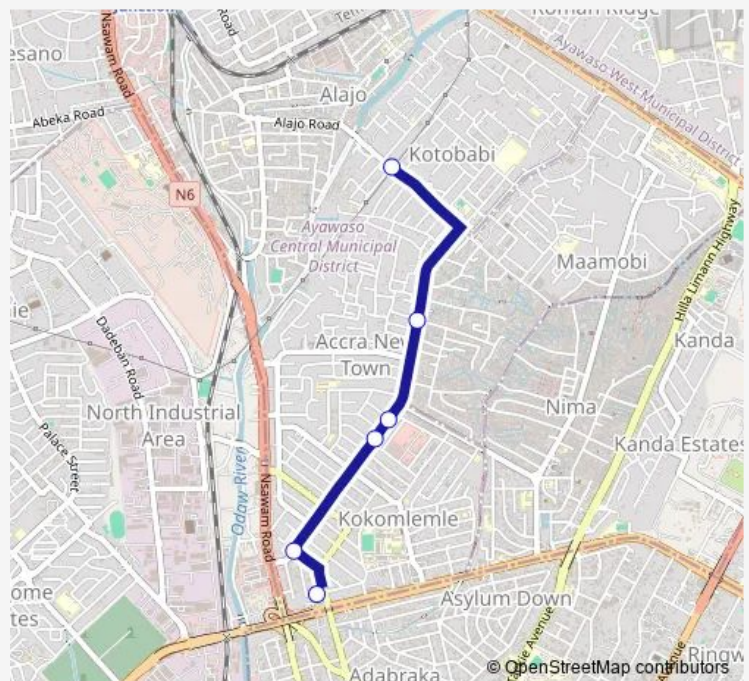

Bus 309A Kotobabi Down Station to Circle Lido

[Go to website](#)**Direction**

Terminal Kotobabi Down Station — Terminal Circle Lido

6 stops

[Open route schedule](#)

Terminal Kotobabi Down Station

37 Station

Mallam Atta

Shell 1

New Town Station

Terminal Circle Lido

Route schedule

Terminal Kotobabi Down Station — Terminal Circle Lido

Monday 13:57

Tuesday 13:57

Wednesday 13:57

Thursday 13:57

Friday 13:57

Saturday 13:57

Sunday 13:57

Route info

Direction: Terminal Kotobabi Down Station

Stops: 6

Trip Duration: 0 hour 30 min

309A — Kotobabi Down Station to Circle Lido

309A Bus time schedules and route maps are available in an offline PDF at busmaps.com. Use the busmaps.com website to see live bus times, train schedule or subway schedule, and step-by-step directions for all public transit in Accra