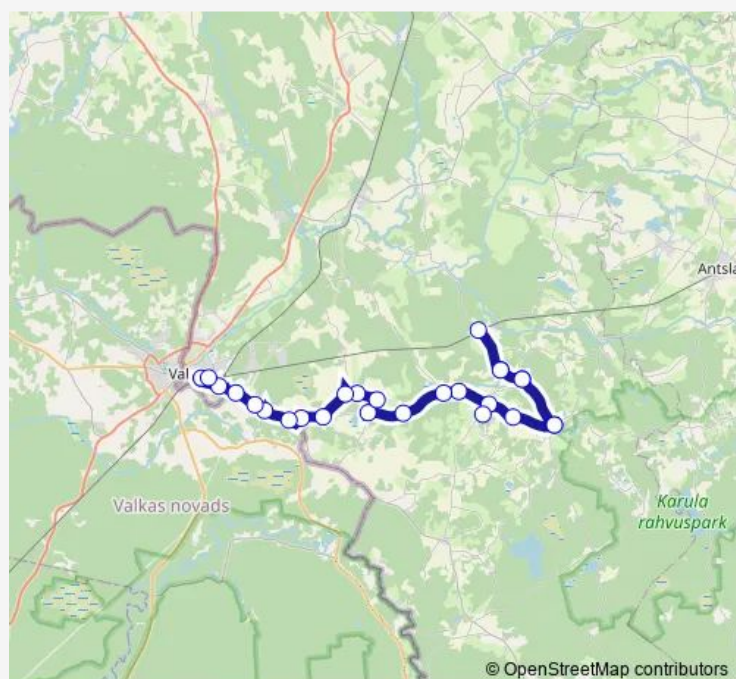

Kase

Londi

Palu

Route schedule

Lüllemäe — Valga bussijaam

Monday	06:30
Tuesday	06:30
Wednesday	06:30
Thursday	06:30
Friday	06:30
Saturday	06:30
Sunday	—

Route info

Direction: Lüllemäe

Stops: 26

Trip Duration: 0 hour 55 min

31B — Lüllemäe - Vähero - Valga

Toogipalu

Laatsi

Andrese

Turu park

Valga bussijaam