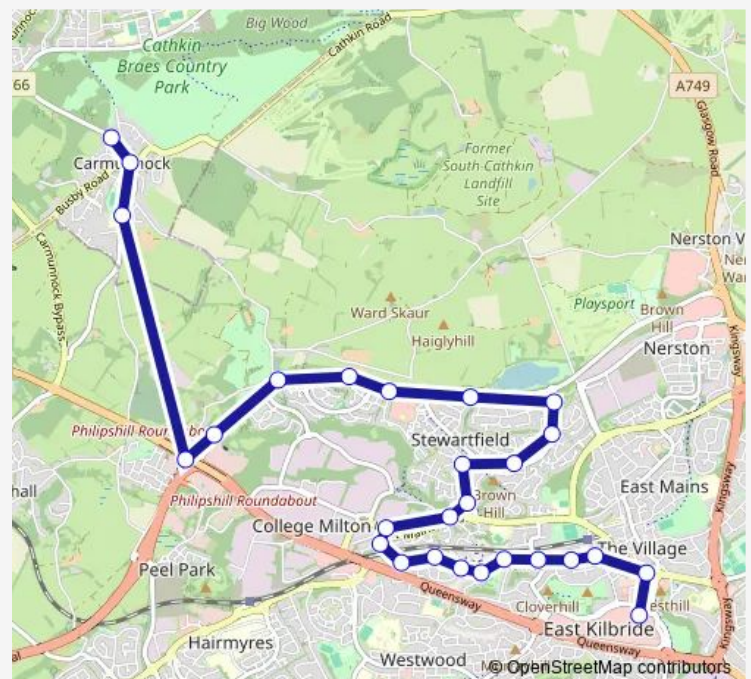

Bus 31B

[Go to website](#)

Direction

Bus Station — Waterside Road

27 stops

[Open route schedule](#)

Bus Station

Churchill Avenue

Torrance Road

Holm Lane

Kirktonholme Crescent

Neidpath West

Falkland Drive

Lindores Drive

Dunbar Hill

Lindores Drive

Flakefield

Kirktonholme Road

Fairfield Place

Gilderdale

Ribblesdale

Lymekilns Road

Dunrobin Drive

Stewartfield Drive

Heritage Park

Morrisons Store

Macivor Crescent

Route schedule

Bus Station — Waterside Road

Monday 06:45-18:37

Tuesday 06:45-18:37

Wednesday 06:45-18:37

Thursday 06:45-18:37

Friday 06:45-18:37

Saturday 09:00-18:37

Sunday —

Route info

Direction: Bus Station

Stops: 27

Trip Duration: 0 hour 22 min

■ 31B