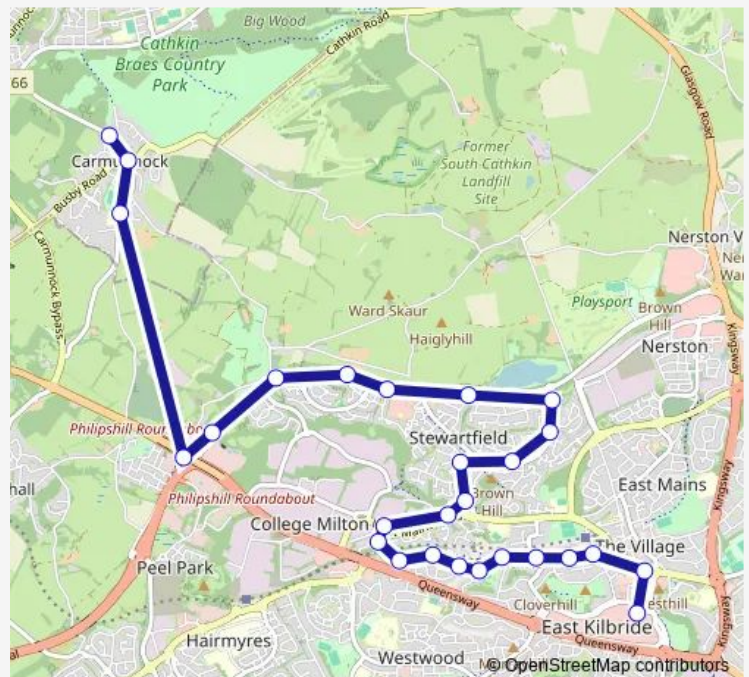

Heritage Park

Morrisons Store

Macivor Crescent

Route schedule

Bus Station — Waterside Road

Monday 06:45-18:37

Tuesday 06:45-18:37

Wednesday 06:45-18:37

Thursday 06:45-18:37

Friday 06:45-18:37

Saturday 09:00-18:37

Sunday —

Route info

Direction: Bus Station

Stops: 27

Trip Duration: 0 hour 22 min

Bus Station — Waterside Road

27 stops

[Open route schedule](#)

Bus Station

Churchill Avenue

Torrance Road

Holm Lane

Kirktonholme Crescent

Sunday —

Route info

Direction: Waterside Road

Stops: 31

Trip Duration: 0 hour 22 min

Kirktonholme Crescent

Cunningham Road

Torrance Road