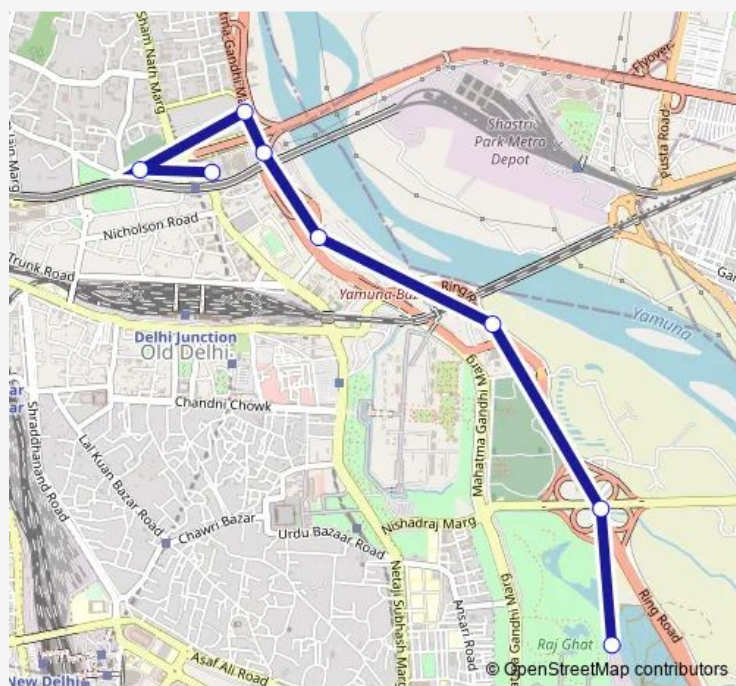

Bus 205Istlup

[Go to website](#)

Direction

Kashmere Gate City Bus Terminal — Rajghat Depot

8 stops

[Open route schedule](#)

Kashmere Gate City Bus Terminal

Isbt Nityanand Marg

Isbt Ring Road

Isbt Kashmere Gate (Orr)

Yamuna Bazaar

Vijay Ghat By Pass

Geeta Colony Pul

Rajghat Depot

Route schedule

Kashmere Gate City Bus Terminal — Rajghat Depot

Monday 06:18-23:42

Tuesday 06:18-23:42

Wednesday 06:18-23:42

Thursday 06:18-23:42

Friday 06:18-23:42

Saturday 06:18-23:42

Sunday 06:18-23:42

Route info

Direction: Kashmere Gate City Bus Terminal

Stops: 8

Trip Duration: 0 hour 20 min

205Istlup

BusMaps

2051stlup Bus time schedules and route maps are available in an offline PDF at busmaps.com. Use the busmaps.com website to see live bus times, train schedule or subway schedule, and step-by-step directions for all public transit in Delhi