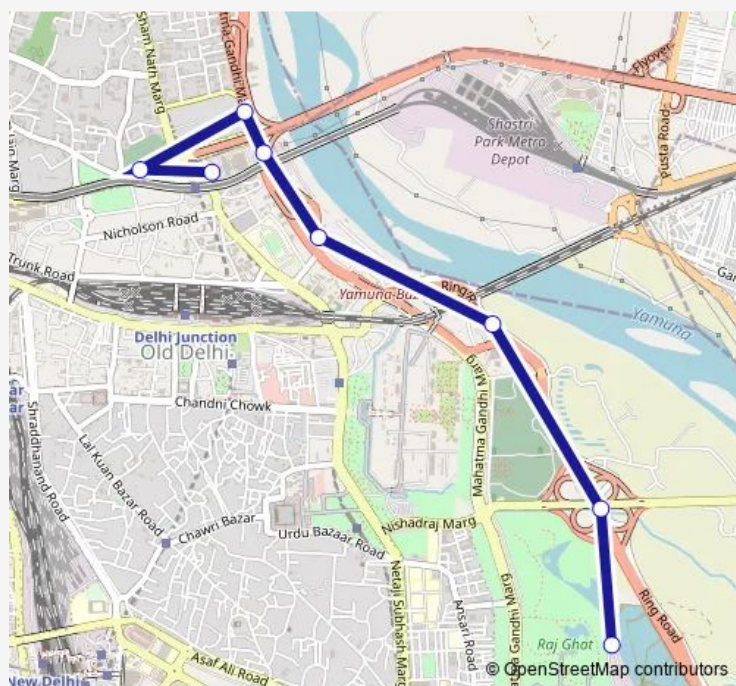

### Direction

Kashmere Gate City Bus Terminal — Rajghat Depot

8 stops

[Open route schedule](#)

Kashmere Gate City Bus Terminal

Isbt Nityanand Marg

Isbt Ring Road

Isbt Kashmere Gate (Orr)

### Route schedule

Kashmere Gate City Bus Terminal — Rajghat Depot

Monday 06:18-23:42

Tuesday 06:18-23:42

Wednesday 06:18-23:42

Thursday 06:18-23:42

Friday 06:18-23:42

Saturday 06:18-23:42

Sunday 06:18-23:42

### Route info

Direction: Kashmere Gate City Bus Terminal

Stops: 8

Trip Duration: 0 hour 20 min

205lstlup

BusMaps

2051stlup Bus time schedules and route maps are available in an offline PDF at [busmaps.com](https://busmaps.com). Use the [busmaps.com](https://busmaps.com) website to see live bus times, train schedule or subway schedule, and step-by-step directions for all public transit in Delhi