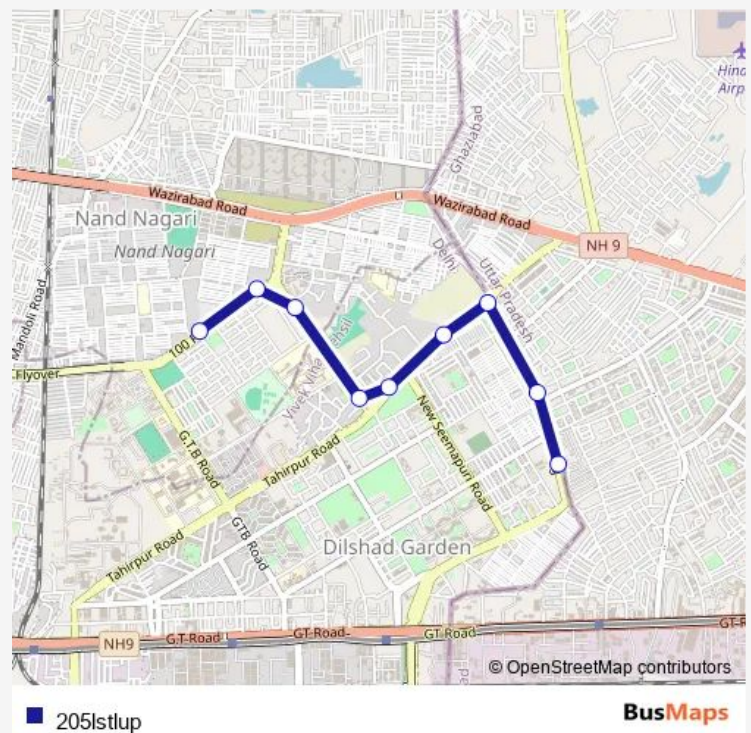

Bus 205lstlup

[Go to website](#)

Direction

Nand Nagari Terminal — New Seema Puri Depot Cluster

9 stops

[Open route schedule](#)

Nand Nagari Terminal

Nand Nagari E-Block

Sunder Nagri

Anand Gram

Anand Gram Kusht Ashram

Tahir Pur

DLF More

Shalimar Garden Crossing

New Seema Puri Depot Cluster

Route schedule

Nand Nagari Terminal — New Seema Puri Depot Cluster

Monday 06:05-18:35

Tuesday 06:05-18:35

Wednesday 06:05-18:35

Thursday 06:05-18:35

Friday 06:05-18:35

Saturday 06:05-18:35

Sunday 06:05-18:35

Route info

Direction: Nand Nagari Terminal

Stops: 9

Trip Duration: 0 hour 12 min

205lstlup Bus time schedules and route maps are available in an offline PDF at busmaps.com. Use the busmaps.com website to see live bus times, train schedule or subway schedule, and step-by-step directions for all public transit in New Delhi