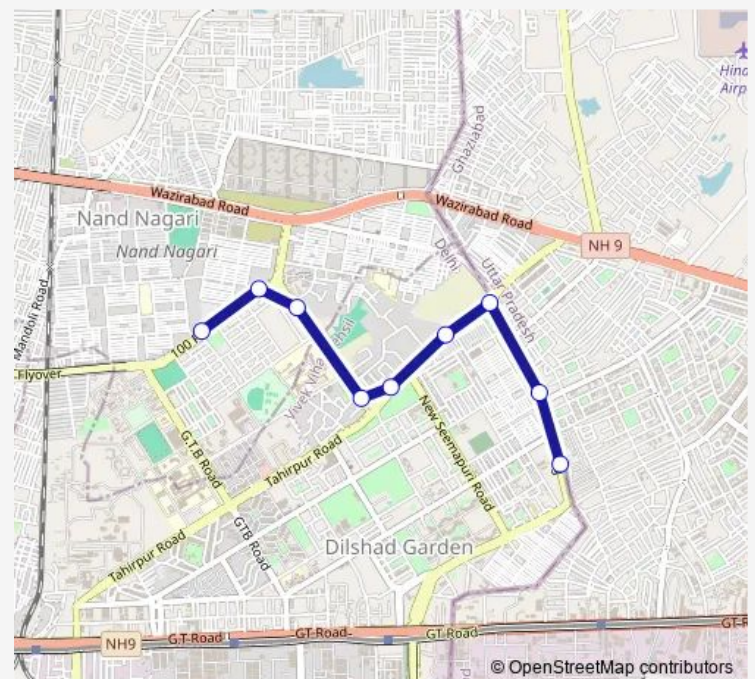

Bus 205lstlup

[Go to website](#)

Direction

Nand Nagari Terminal — New Seema Puri Depot Cluster

9 stops

[Open route schedule](#)

Nand Nagari Terminal

Nand Nagari E-Block

Sunder Nagri

Anand Gram

Anand Gram Kusht Ashram

Tahir Pur

DLF More

Shalimar Garden Crossing

New Seema Puri Depot Cluster

Route schedule

Nand Nagari Terminal — New Seema Puri Depot Cluster

Monday 06:05-18:35

Tuesday 06:05-18:35

Wednesday 06:05-18:35

Thursday 06:05-18:35

Friday 06:05-18:35

Saturday 06:05-18:35

Sunday 06:05-18:35

Route info

Direction: Nand Nagari Terminal

Stops: 9

Trip Duration: 0 hour 12 min

205lstlup

2051stlup Bus time schedules and route maps are available in an offline PDF at busmaps.com. Use the busmaps.com website to see live bus times, train schedule or subway schedule, and step-by-step directions for all public transit in New Delhi