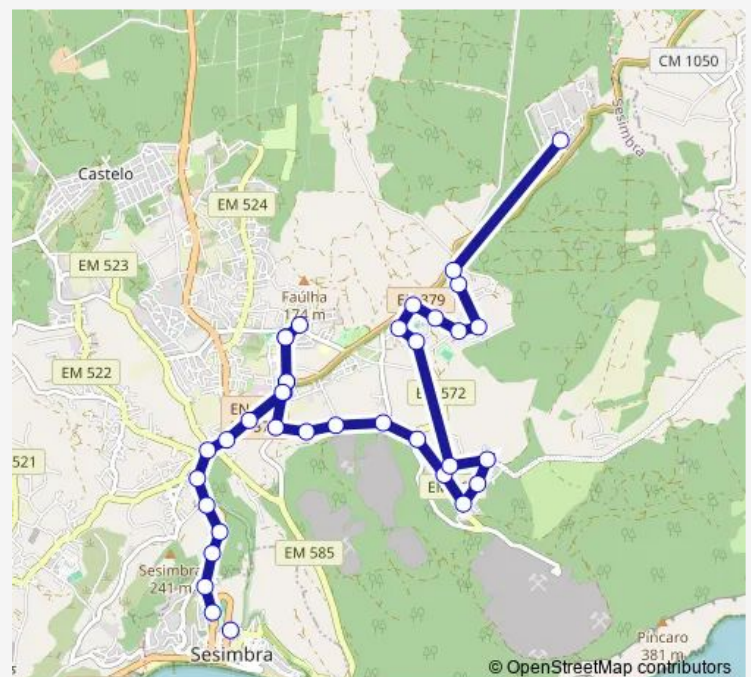

Bus 227 - Sesimbra - Maçã (via Sampaio)

[Go to website](#)

Direction

Sesimbra (Terminal) — Alto Vinhas (Terminal)

36 stops

[Open route schedule](#)

Sesimbra (Terminal)

Sesimbra (EN 378) Telefones

Sesimbra (EN 378) Esc Condução Feijão

Sesimbra (EN 378) Pascoal

Sesimbra (EN 378) Vai Vem

Sesimbra (EN 378) Barquinha

Santana (EN 378) Flect

Santana (EN 378) Café Cidália

Santana (EN 378) Rotunda

Sampaio (Pingo Doce)

Sampaio (X) Sampaio

Sampaio (Estr Faulha) Cercizimbra

Sampaio (Esc Secundária) Portão Sul

Sampaio (Terminal)

Sampaio (Esc Secundária) Portão Sul

Sampaio (Estr Faulha) Cercizimbra

Sampaio (X) Sampaio

Pedreiras (Estr Pedreiras) Oficina

Pedreiras (Estr Pedreiras) Fte Viv Ana e Fernando

Pedreiras (Estr Pedreiras) PT Edp

Pedreiras (Estr Pedreiras) Antes (X)

Route schedule

Sesimbra (Terminal) — Alto Vinhas (Terminal)

Monday 12:50-17:50

Tuesday 12:50-17:50

Wednesday —

Thursday —

Friday —

Saturday —

Sunday —

Route info

Direction: Sesimbra (Terminal)

Stops: 36

Trip Duration: 0 hour 30 min

■ 227 - Sesimbra - Maçã (via Sampaio)