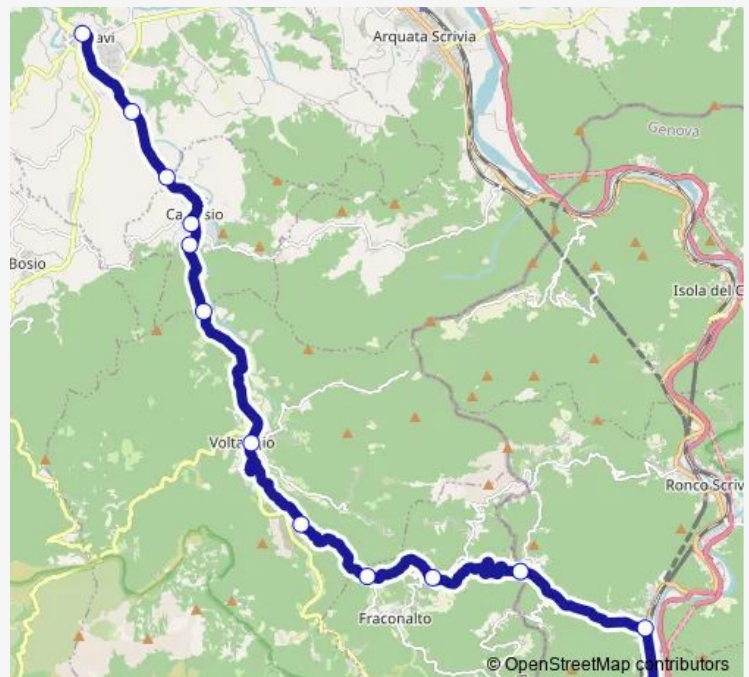

FRACONALTO - MOLINI - CIVICO 9

VOLTAGGIO - PONTE SAN GIORGIO

VOLTAGGIO - SP160 - CIVICO 152

VOLTAGGIO - SP160 - ROTONDA

Route schedule

FRACONALTO - FRAZIONE MOLINI DI FRACONALTO - PIAZZA — VOLTAGGIO - SP160 - ROTONDA

Monday	13:40
Tuesday	13:40
Wednesday	13:40
Thursday	13:40
Friday	13:40
Saturday	—
Sunday	—

Route info

Direction: FRACONALTO - FRAZIONE MOLINI DI FRACONALTO - PIAZZA

Stops: 5

Trip Duration: 0 hour 10 min

Direction

Friday 13:10-14:00

Saturday —

Sunday —

Route info

Direction: GAVI LIGURE

Stops: 10

Trip Duration: 0 hour 25 min

DirectionFRACONALTO - LOCALITA' CASTAGNOLA — GAVI
LIGURE

Wednesday 06:05-07:00

Thursday 06:05-07:00

Friday 06:05-07:00

Saturday —

Sunday —

Route info

Direction: FRACONALTO - LOCALITA' CASTAGNOLA

Stops: 10