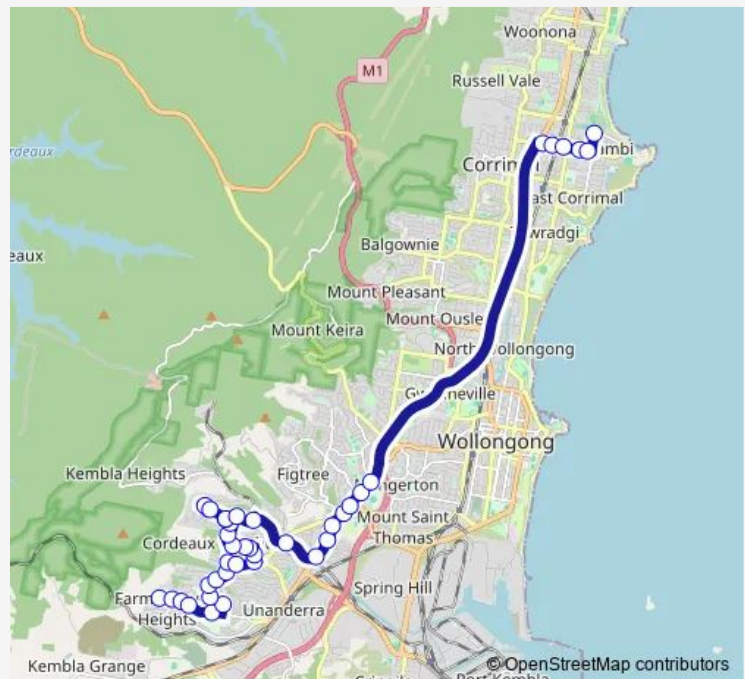

### Route schedule

Panorama Dr After Lyrebird Way — Holy Spirit College, Cawley St

|           |       |
|-----------|-------|
| Monday    | 07:50 |
| Tuesday   | 07:50 |
| Wednesday | 07:50 |
| Thursday  | 07:50 |
| Friday    | 07:50 |
| Saturday  | —     |
| Sunday    | —     |

### Route info

Direction: Panorama Dr After Lyrebird Way

Stops: 40

Trip Duration: 0 hour 42 min

S115 — Holy Spirit College to Panorama Dr af Lyrebird Way via Cordeaux Heights

Derribong Dr At Jarrah Cres

Derribong Dr At Coorong Cl

Derribong Dr Opp Jarrah Cres

Derribong Dr Opp Mungurra Hill Rd

Booreea Bvd At Natan Pl

Booreea Bvd Opp Sheringa Gr

Cordeaux Rd After Gibsons Rd

Princes Hwy Before William St

Princes Hwy After Sorensen Dr

Princes Hwy Before Gibsons Rd

Rothery St At Edwina St

Rothery St After Edwina St

Princes Hwy Opp Thames St

Figtree Grove Shopping Centre, Princes Hwy

Princes Hwy Before Woodrow Pl

Princes Hwy Opp Gibsons Rd

Princes Hwy Opp Sorensen Dr

Princes Hwy After O'Donnell Dr