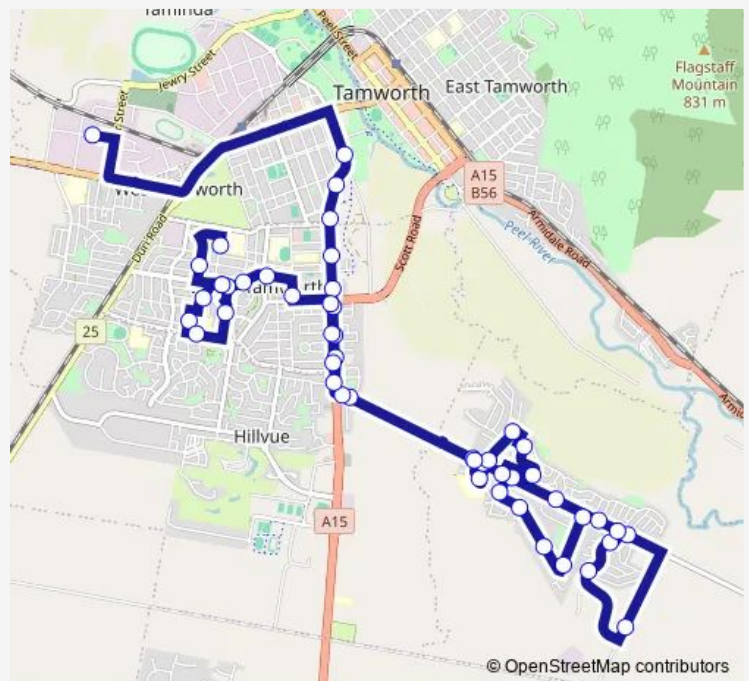

- Hume St After Cook St
- Ebsworth St Before Locks Lane
- Goonoo Goonoo Rd After Locks Lane
- Goonoo Goonoo Rd Before Kent St
- Goonoo Goonoo Rd Opp Degance St
- Goonoo Goonoo Rd After Lydia St
- Goonoo Goonoo Rd At Burrilla St
- Goonoo Goonoo Rd At Terry St
- The Salvation Army, Goonoo Goonoo Rd
- Calala Lane After Karloo St
- Calala Lane Opp Inala Cres
- Carinya Christian School
- Calala Inn, Calala Lane
- Campbell Rd After Calala Lane
- Campbell Rd Opp Harrier Pde
- Windhover Cres After Osprey Way
- Windhover Cres At Peregrine Av
- Calala Lane Opp Panorama Rd
- Calala Lane At Harrier Pde
- Calala Lane Before Simmental Way

Route schedule

Hume St After Cook St — Tamworth South Public School, Woodward Av

Monday	07:50
Tuesday	07:50
Wednesday	07:50
Thursday	07:50
Friday	07:50
Saturday	—
Sunday	—

Route info

Direction: Hume St After Cook St

Stops: 49

Trip Duration: 1 hour 0 min

Calala Lane Opp Falcon Dr

Burgess Lane Opp Falcon Dr

Falcon Dr At Cockatoo St

Falcon Dr Opp Eagle Av

Calala Lane At Falcon Dr

Darrell Rd After Calala Lane

Willow St After Oak St

Arinya St Opp Kinarra St

St Edward's Primary School, Hillvue Rd

Barsden Park, Croydon Av

Coromandel St At Robert St

Robert St After Coromandel St

Links Av Before Susanne St

Tamworth South Public School, Woodward Av