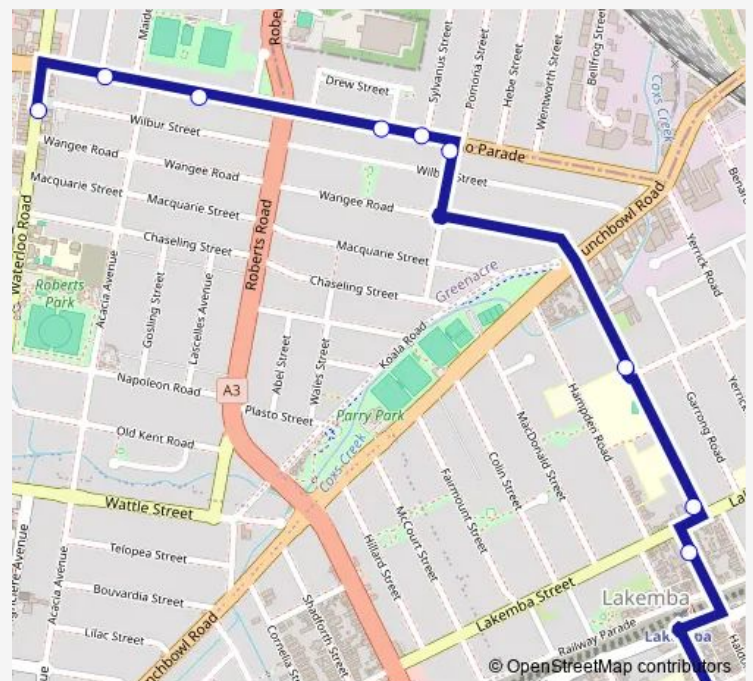

School Bus S115 Holy Spirit College to Greenacre

[Go to website](#)

Direction

Holy Spirit College, Croydon St — Waterloo Rd Before Wangee Rd

10 stops

[Open route schedule](#)

Holy Spirit College, Croydon St

Haldon St Before Lakemba St

Wangee Rd At Lakemba St

Wangee Rd Opp Yangoora Rd

Skyline St At Juno Pde

Juno Pde Opp Sylvanus St

Juno Pde Opp Matthews St

Juno Pde Before Acacia Av

Juno Pde Opp Tempe St

Waterloo Rd Before Wangee Rd

Route schedule

Holy Spirit College, Croydon St — Waterloo Rd Before Wangee Rd

Monday	15:20
Tuesday	15:20
Wednesday	15:20
Thursday	—
Friday	15:20
Saturday	—
Sunday	—

Route info

Direction: Holy Spirit College, Croydon St

Stops: 10

Trip Duration: 0 hour 10 min

S115 — Holy Spirit College to Greenacre

S115 School Bus time schedules and route maps are available in an offline PDF at busmaps.com. Use the busmaps.com website to see live bus times, train schedule or subway schedule, and step-by-step directions for all public transit in Sydney