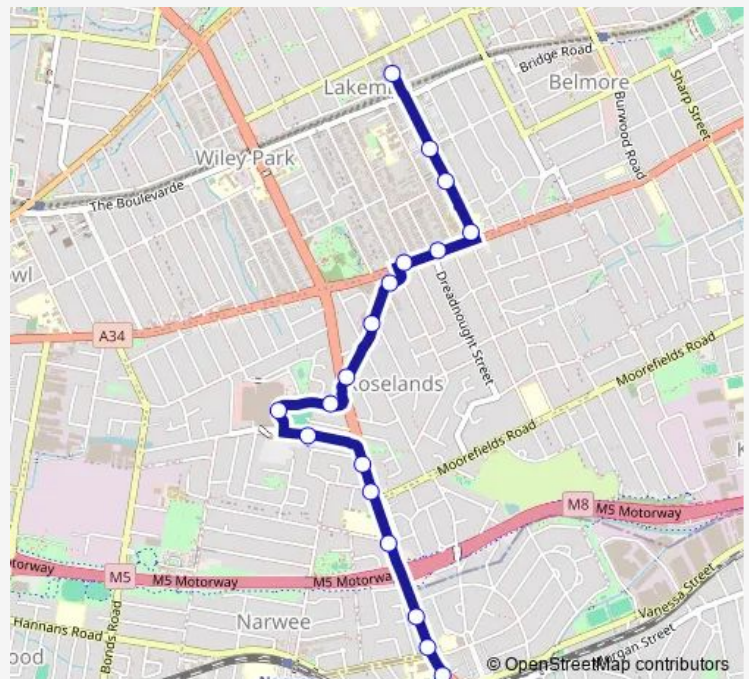

School Bus S115 Holy Spirit College to Greenacre

[Go to website](#)

Direction

Beverly Hills Girls High School, King Georges Rd — Lakemba Station, Haldon St, Stand B

18 stops

[Open route schedule](#)

Beverly Hills Girls High School, King Georges Rd

Roseland Av Before King Georges Rd

Canarys Rd After King Georges Rd

Canarys Rd At Nicoll St

Canarys Rd Opp Ludgate St

Canterbury Rd Before Sproule St

Canterbury Rd After Willeroo St

Haldon St After Canterbury Rd

Haldon St Before Hall Pde

Haldon St Opp Gillies St

Lakemba Station, Haldon St, Stand B

Route schedule

Beverly Hills Girls High School, King Georges Rd — Lakemba Station, Haldon St, Stand B

Monday	15:10
Tuesday	15:10
Wednesday	14:28
Thursday	15:10
Friday	15:10
Saturday	—
Sunday	—

Route info

Direction: Beverly Hills Girls High School, King Georges Rd

Stops: 18

Trip Duration: 0 hour 18 min

S115 — Holy Spirit College to Greenacre

S115 School Bus time schedules and route maps are available in an offline PDF at busmaps.com. Use the busmaps.com website to see live bus times, train schedule or subway schedule, and step-by-step directions for all public transit in Sydney