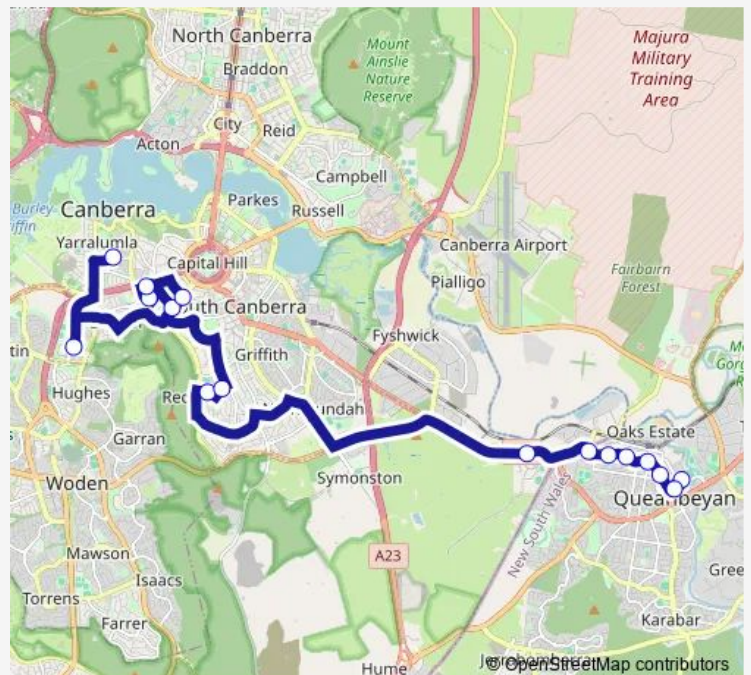

School Bus S115 Queanbeyan to Yarralumla Primary

[Go to website](#)

Direction

Queanbeyan Interchange, Stand 3 — Yarralumla Primary School, Loftus St

16 stops

[Open route schedule](#)

- Queanbeyan Interchange, Stand 3
- Riverside Plaza, Morisset St
- Crawford St Before Campbell St
- Uriarra Rd At Stornaway Rd
- Uriarra Rd At Kinkora Pl
- Uriarra Rd At Frederick St
- Uriarra Rd After Kendall Av North
- Canberra Av At Woods Lane
- Canberra Junior Grammar School Alexander St
- Canberra Senior Grammar School Golden Gr
- Melbourne Av Before Empire Cct
- Gawler Cr Opp Robe St
- Grey ST Jggs
- Melbourne Av At National Cct
- Alfred Deakin High School Grounds
- Yarralumla Primary School, Loftus St

Route schedule

Queanbeyan Interchange, Stand 3 — Yarralumla Primary School, Loftus St

Monday	08:10
Tuesday	08:10
Wednesday	08:10
Thursday	08:10
Friday	08:10
Saturday	—
Sunday	—

Route info

Direction: Queanbeyan Interchange, Stand 3

Stops: 16

Trip Duration: 0 hour 48 min

S115 — Queanbeyan to Yarralumla Primary

S115 School Bus time schedules and route maps are available in an offline PDF at busmaps.com. Use the busmaps.com website to see live bus times, train schedule or subway schedule, and step-by-step directions for all public transit in Canberra

The schedule is provided in the local timezone. Times with "(+1)" indicate departures on the next day.

PDF file created on 2025-01-16

2024 BusMaps.com - All Rights Reserved